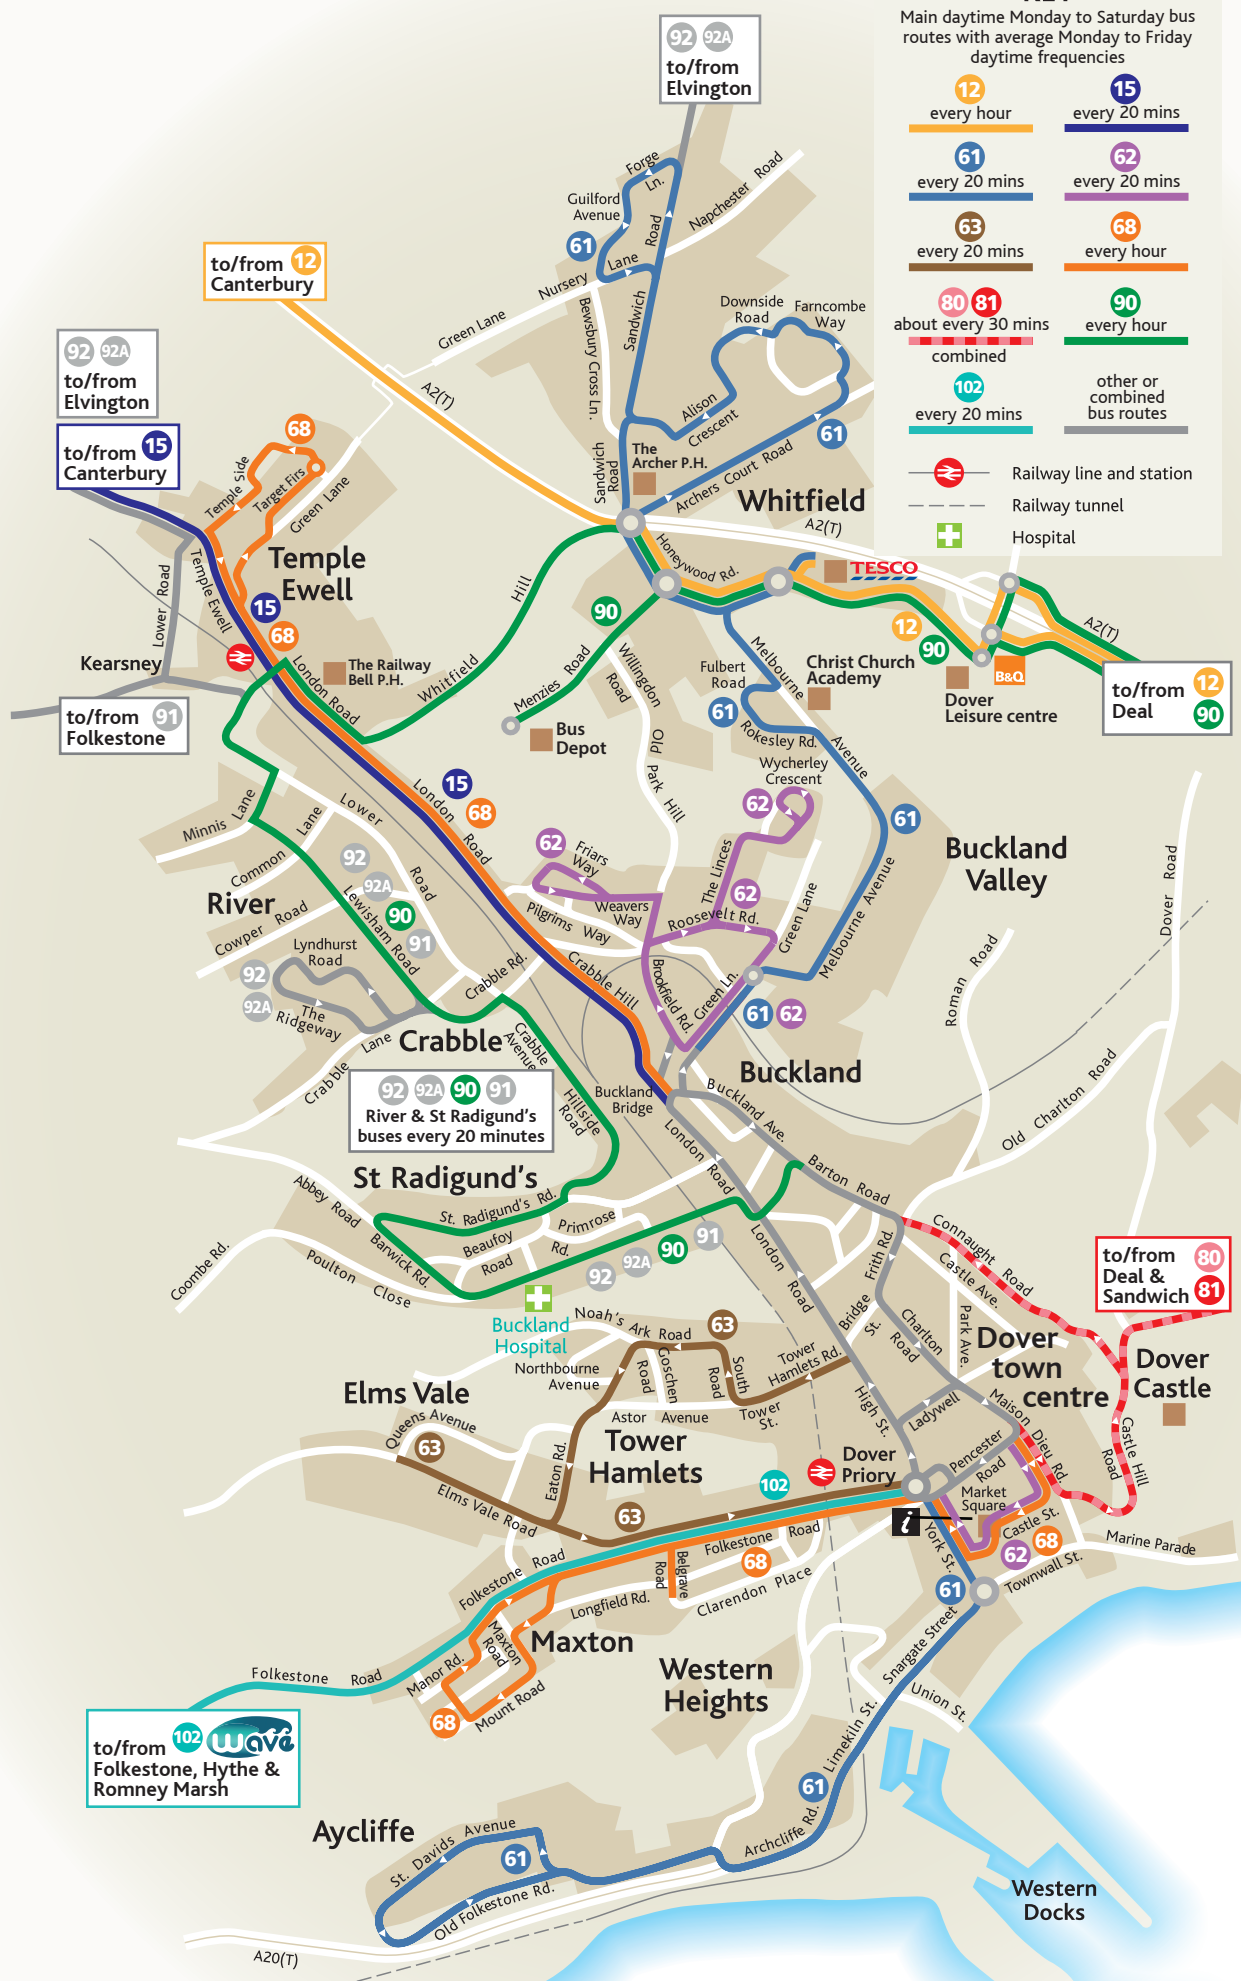

### KEY

Main daytime Monday to Saturday bus routes with average Monday to Friday daytime frequencies

- |   |                                    |
|---|------------------------------------|
| <b>12</b><br>every hour                         | <b>15</b><br>every 20 mins         |
| <b>61</b><br>every 20 mins                      | <b>62</b><br>every 20 mins         |
| <b>63</b><br>every 20 mins                      | <b>68</b><br>every hour            |
| <b>80 81</b><br>about every 30 mins<br>combined | <b>90</b><br>every hour            |
| <b>102</b><br>every 20 mins                     | other or<br>combined<br>bus routes |

-  Railway line and station
-  Railway tunnel
-  Hospital

**92 92A 90 91**  
River & St Radigund's  
buses every 20 minutes

to/from **102 wave**  
Folkestone, Hythe &  
Romney Marsh

## Main destinations by bus

(Data correct at August 2020)

DESTINATION	BUS ROUTES	BUS STOP
● Aycliffe	61, 61A*, 90# 68	F O
● Buckland Bridge	61, 61A*, 62, 68, 90A 15	E F
● Buckland Hospital	90, 91, 92, 92A	E
● Buckland Valley	61, 61A*, 62	E
● Deal	80, 81, 93	K
● Caple-le-Ferne	102	S
● Coldred	92	E
● Crabble	90, 91, 92, 92A	E
● Dover Castle	80, 81, 93	K
● Dover Town Centre	10 minutes walk from this station - see maps. 61A*, 63, 63A, 68, 102	O
● Duke of York's School	80, 81	K
● Elms Vale	63, 63A 68, 102	F S
● Elvington	92, 92A	E
● Eythorne (EKLR Station)	92, 92A	E

DESTINATION	BUS ROUTES	BUS STOP
● West Hougham (The Plough Inn)	102	S
● Whitfield	61, 61A*, 90, 92A	E