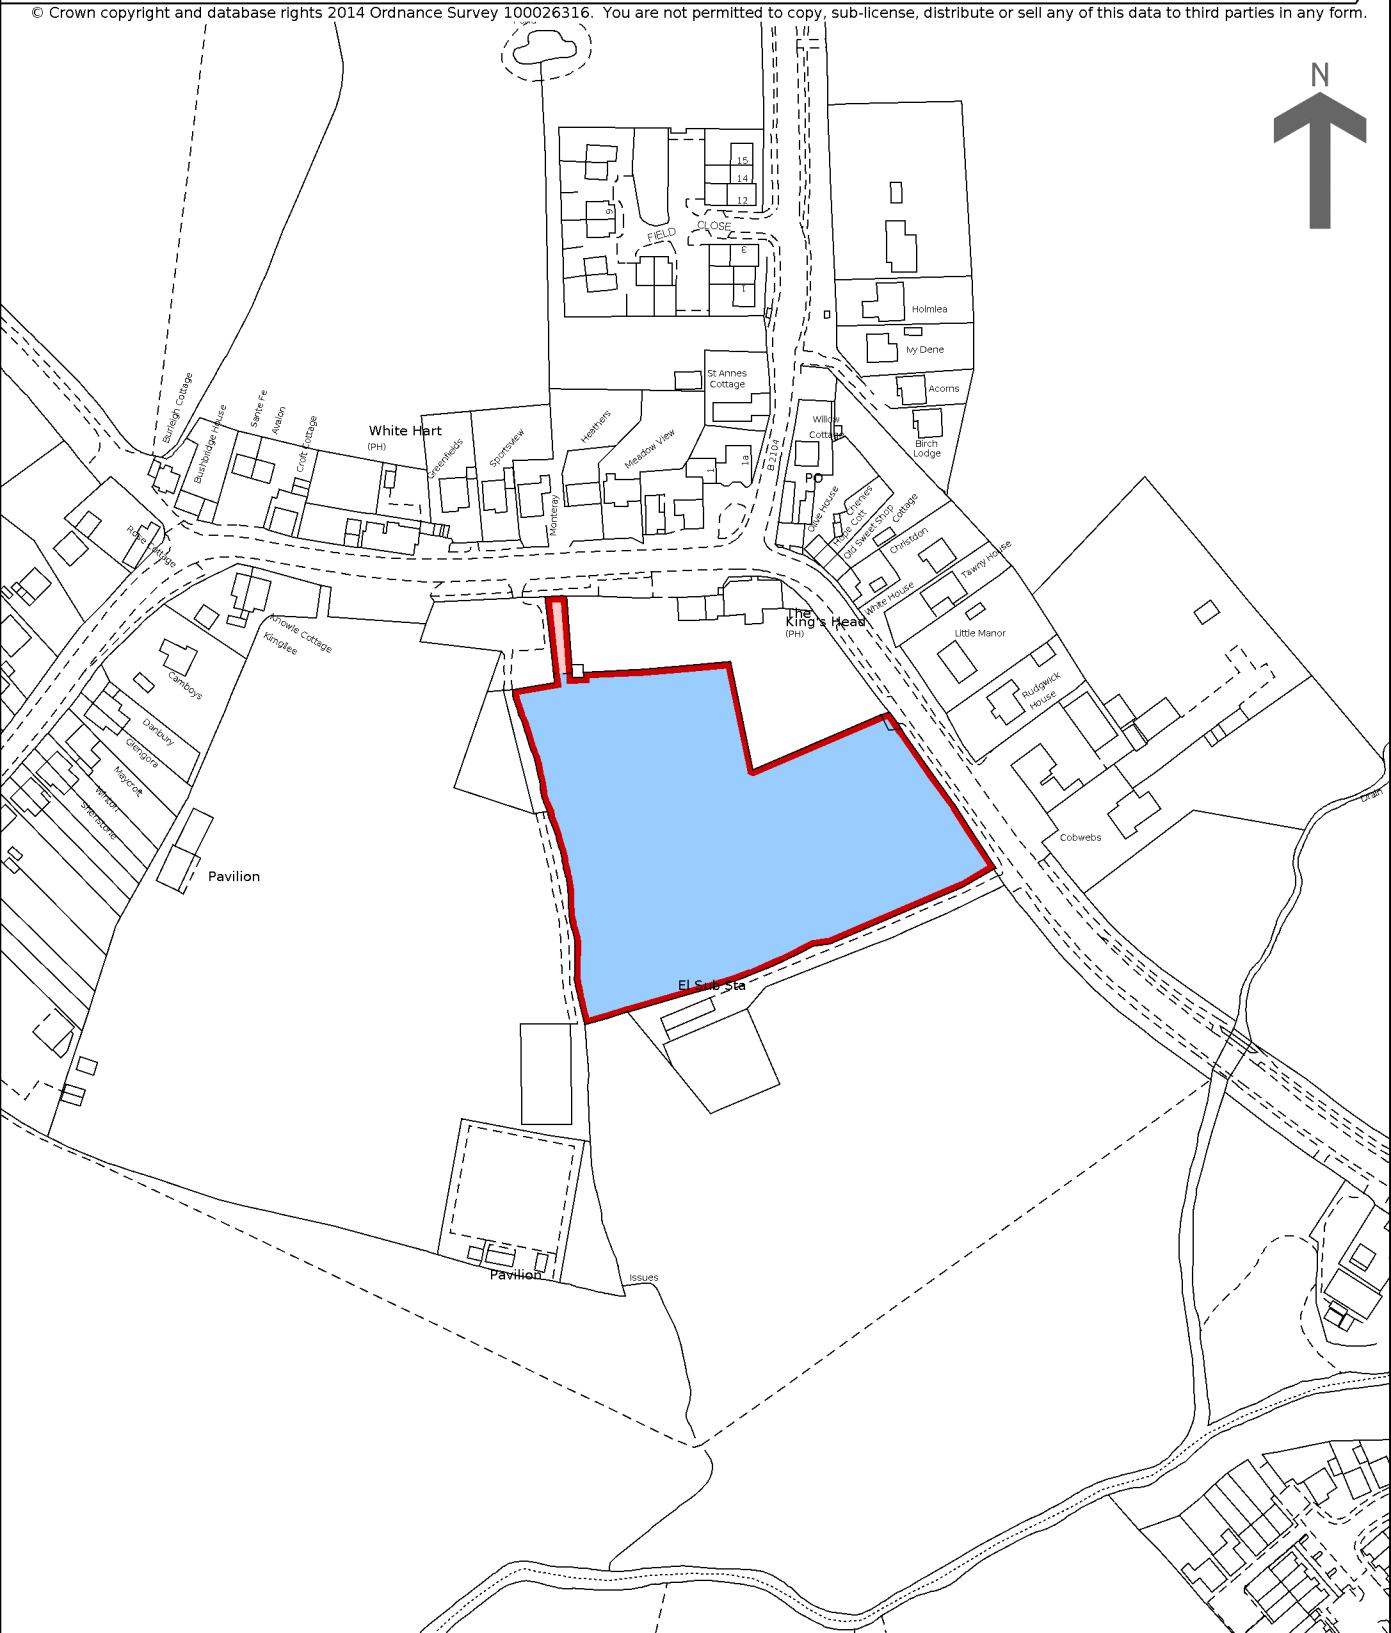

HM Land Registry Current title plan

Title number **ESX357745**
Ordnance Survey map reference **TQ5711SE**
Scale **1:2500**
Administrative area **East Sussex : Wealden**

© Crown copyright and database rights 2014 Ordnance Survey 100026316. You are not permitted to copy, sub-license, distribute or sell any of this data to third parties in any form.

This is a print of the view of the title plan obtained from HM Land Registry showing the state of the title plan on 03 February 2022 at 10:05:38. This title plan shows the general position, not the exact line, of the boundaries. It may be subject to distortions in scale. Measurements scaled from this plan may not match measurements between the same points on the ground.