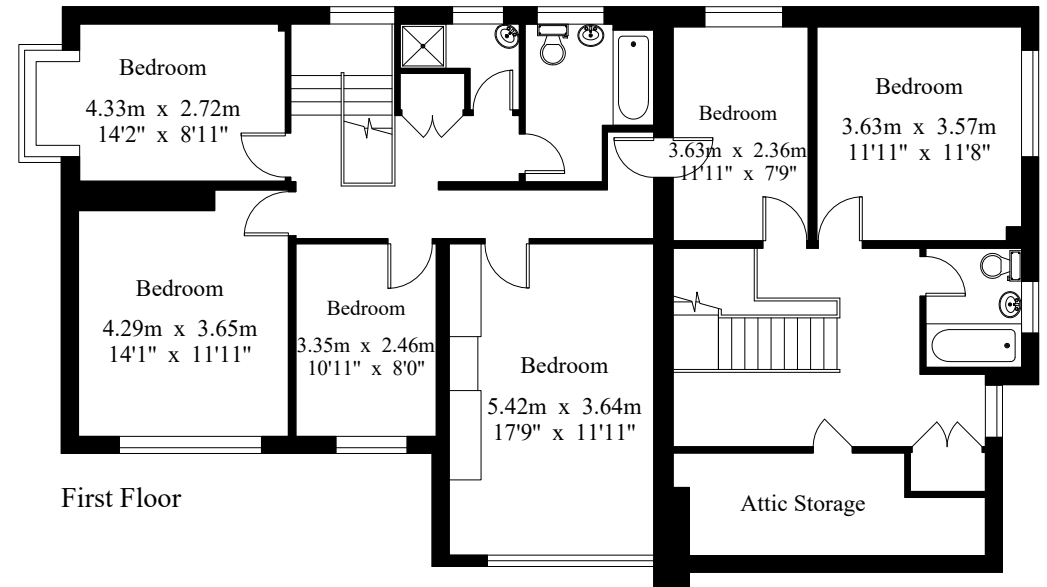

The Gables

Gross Internal Area : 294.8 sq.m (3173 sq.ft.)

For Identification Purposes Only.
© 2020 Trueplan (UK) Limited (01892) 614 881