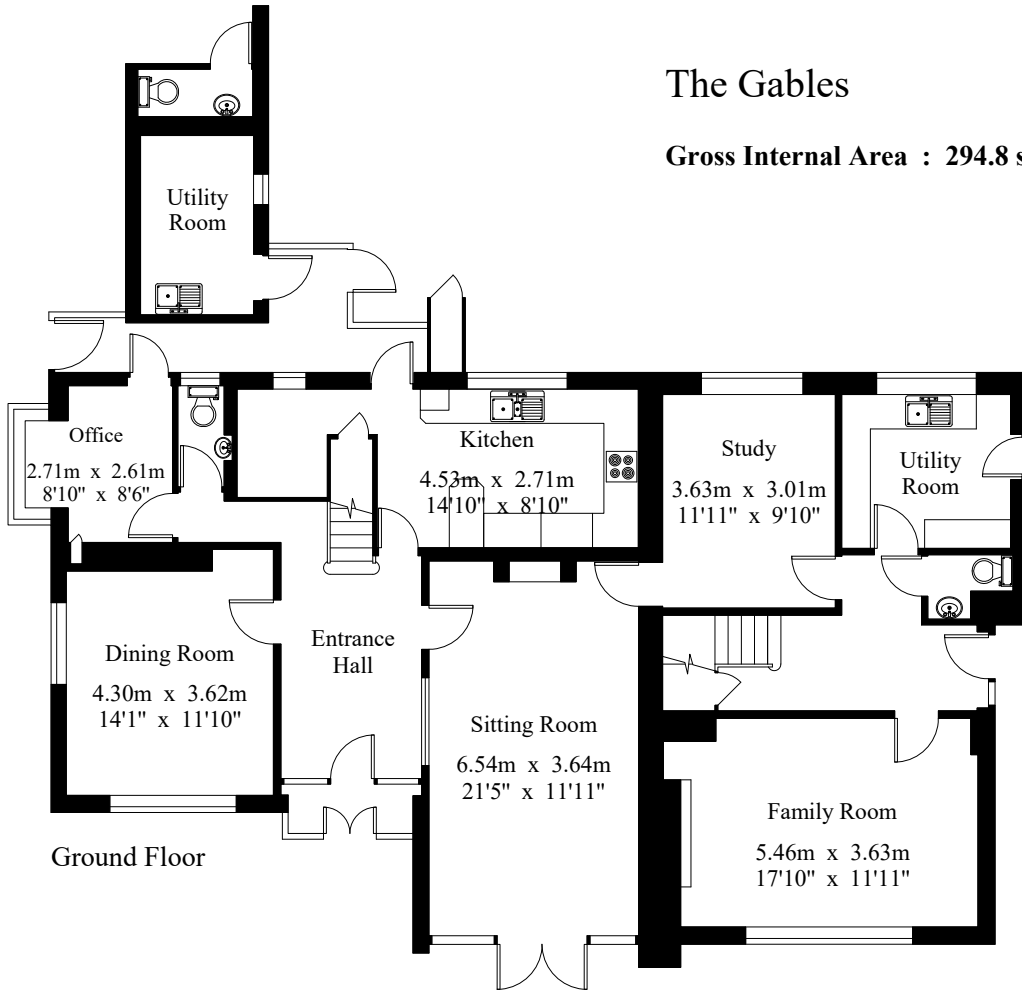

The Gables

Gross Internal Area : 294.8 sq.m (3173 sq.ft.)

For Identification Purposes Only.
© 2020 Trueplan (UK) Limited (01892) 614 881