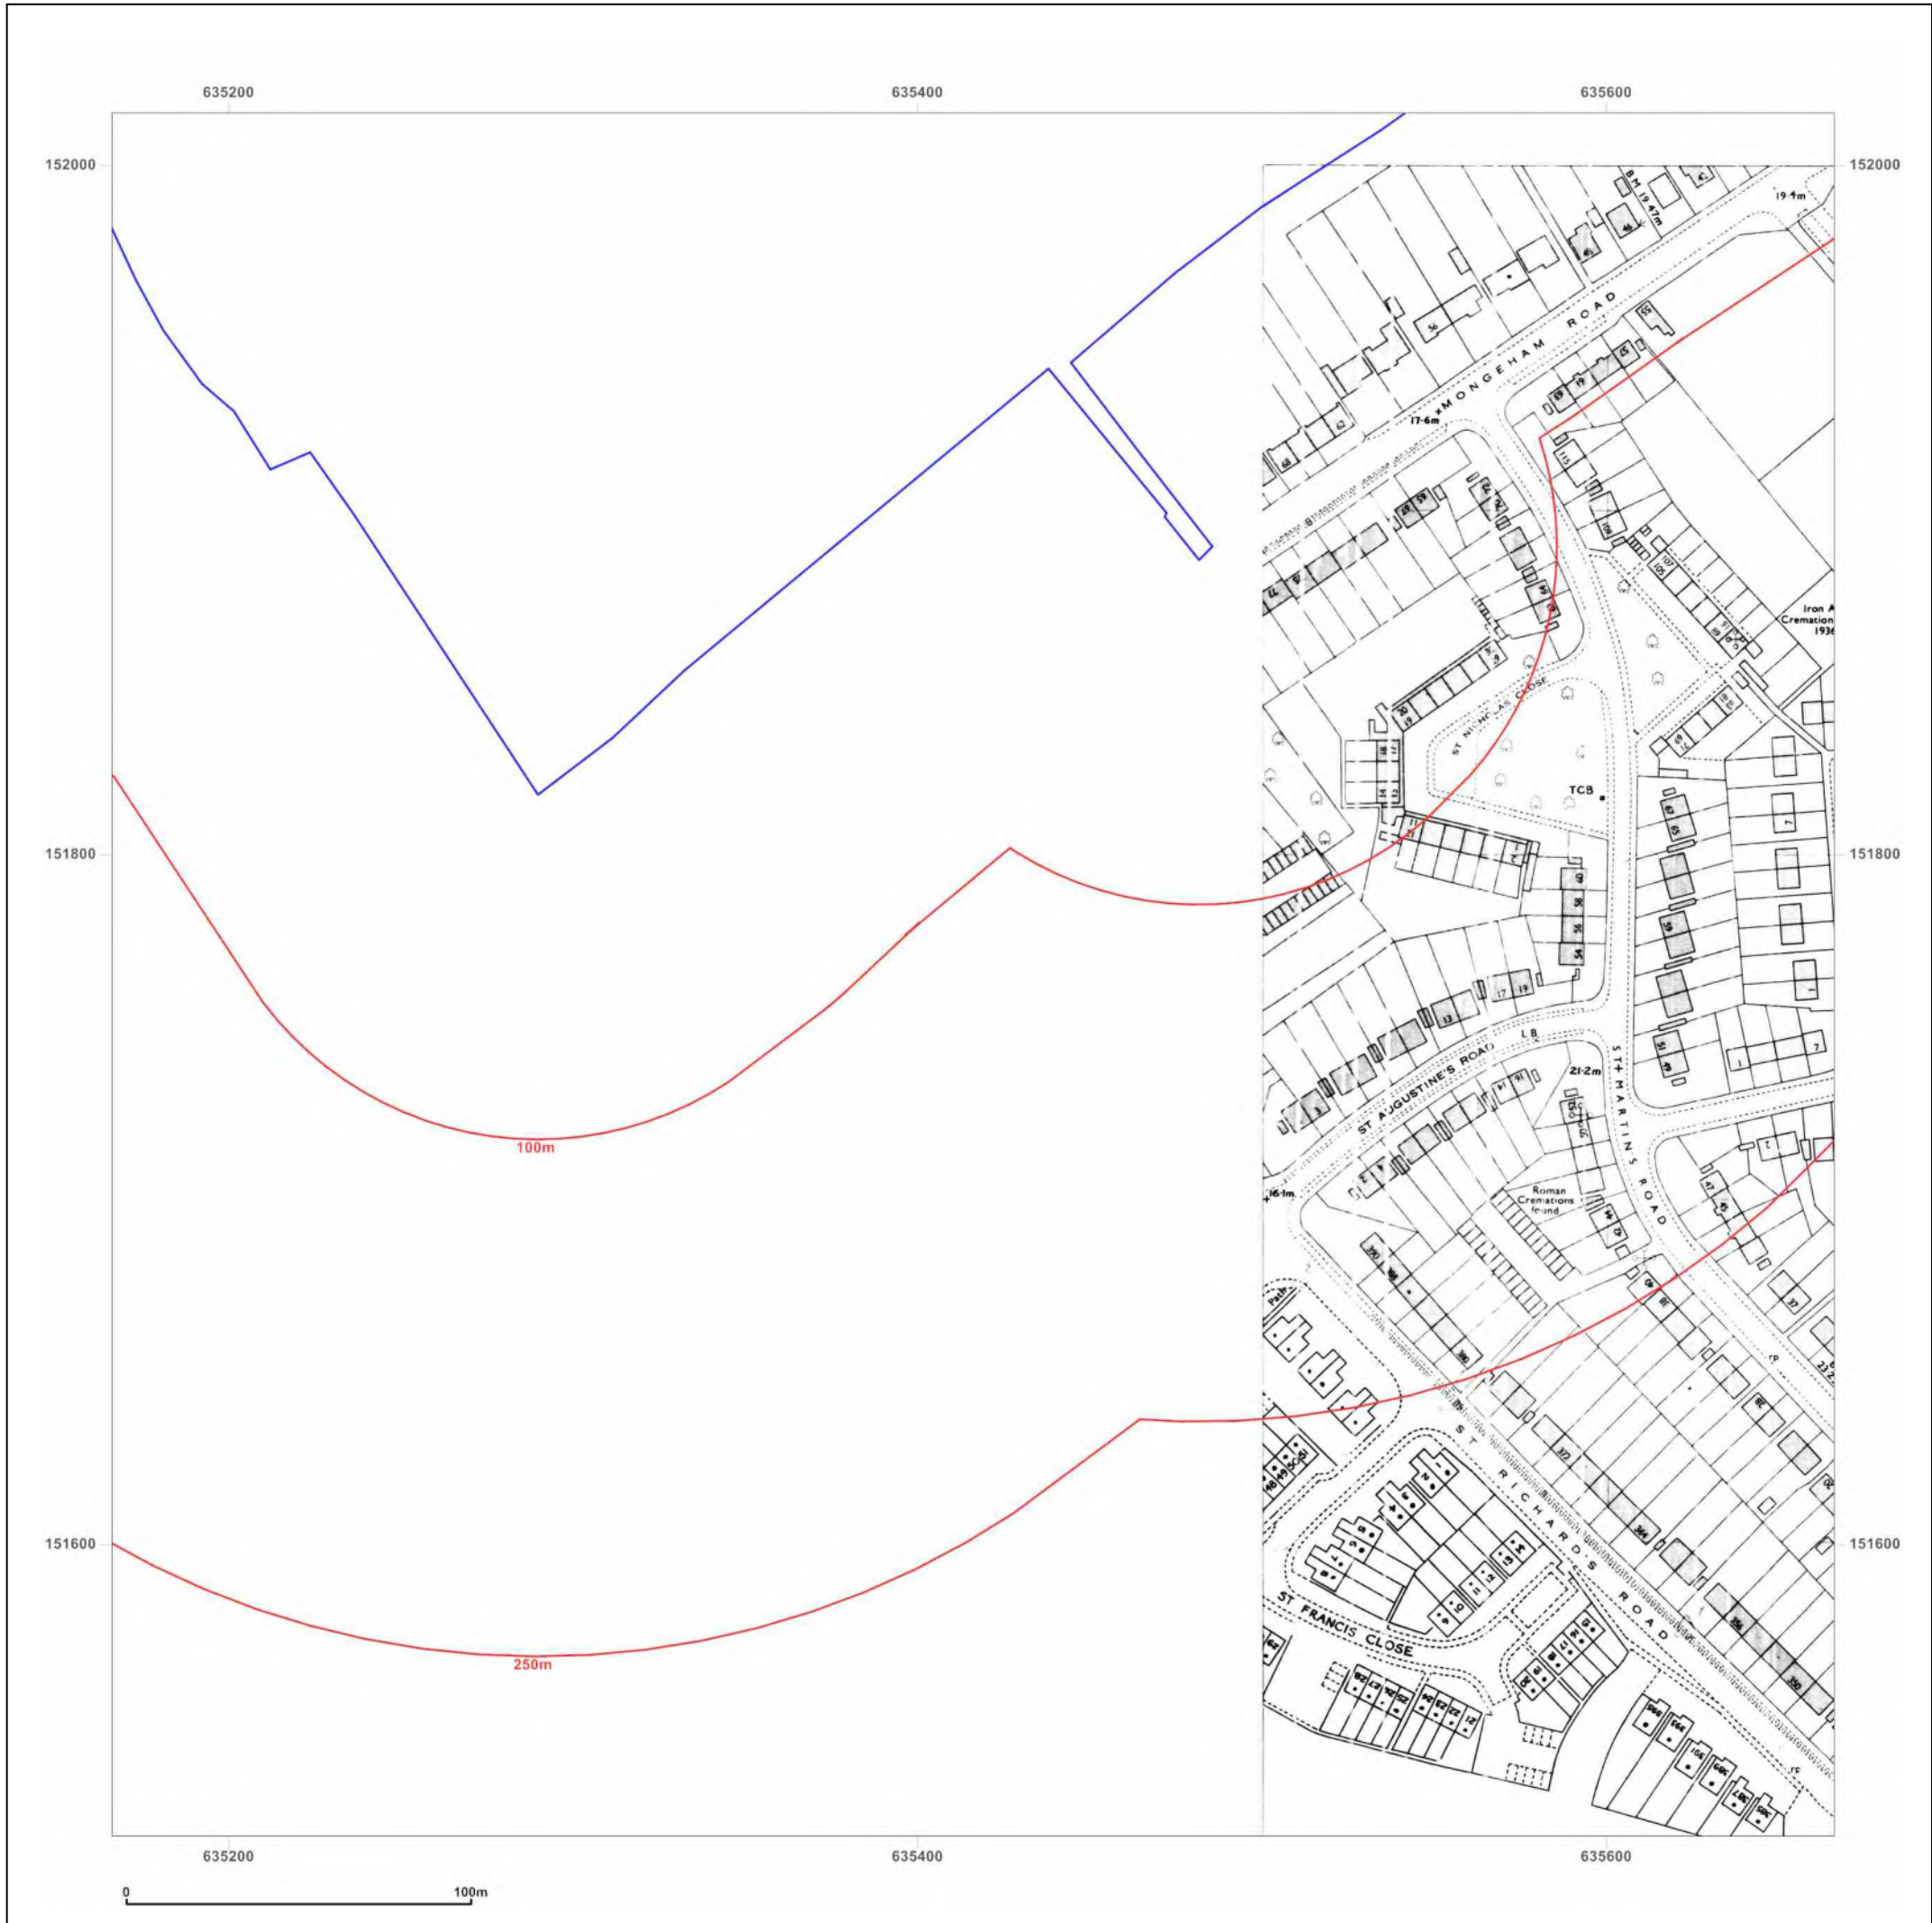

Site Details:

STREET RECORD, SHOLDEN DRIVE, SHOLDEN, CT14 0AD

Client Ref: BMW2914-POR032415
Report Ref: HMD-214-7125911_1250scale_2_1
Grid Ref: 635416, 151765

Map Name: National Grid

Map date: 1978

Scale: 1:1,250

Printed at: 1:2,000

Surveyed N/A
Revised N/A
Edition N/A
Copyright N/A
Levelled N/A

Produced by
Groundsure Insights
T: 08444 159000
E: info@groundsure.com
W: www.groundsure.com

© Crown copyright and database rights 2018 Ordnance Survey 100035207

Production date: 05 October 2020

Map legend available at:
www.groundsure.com/sites/default/files/groundsure_legend.pdf