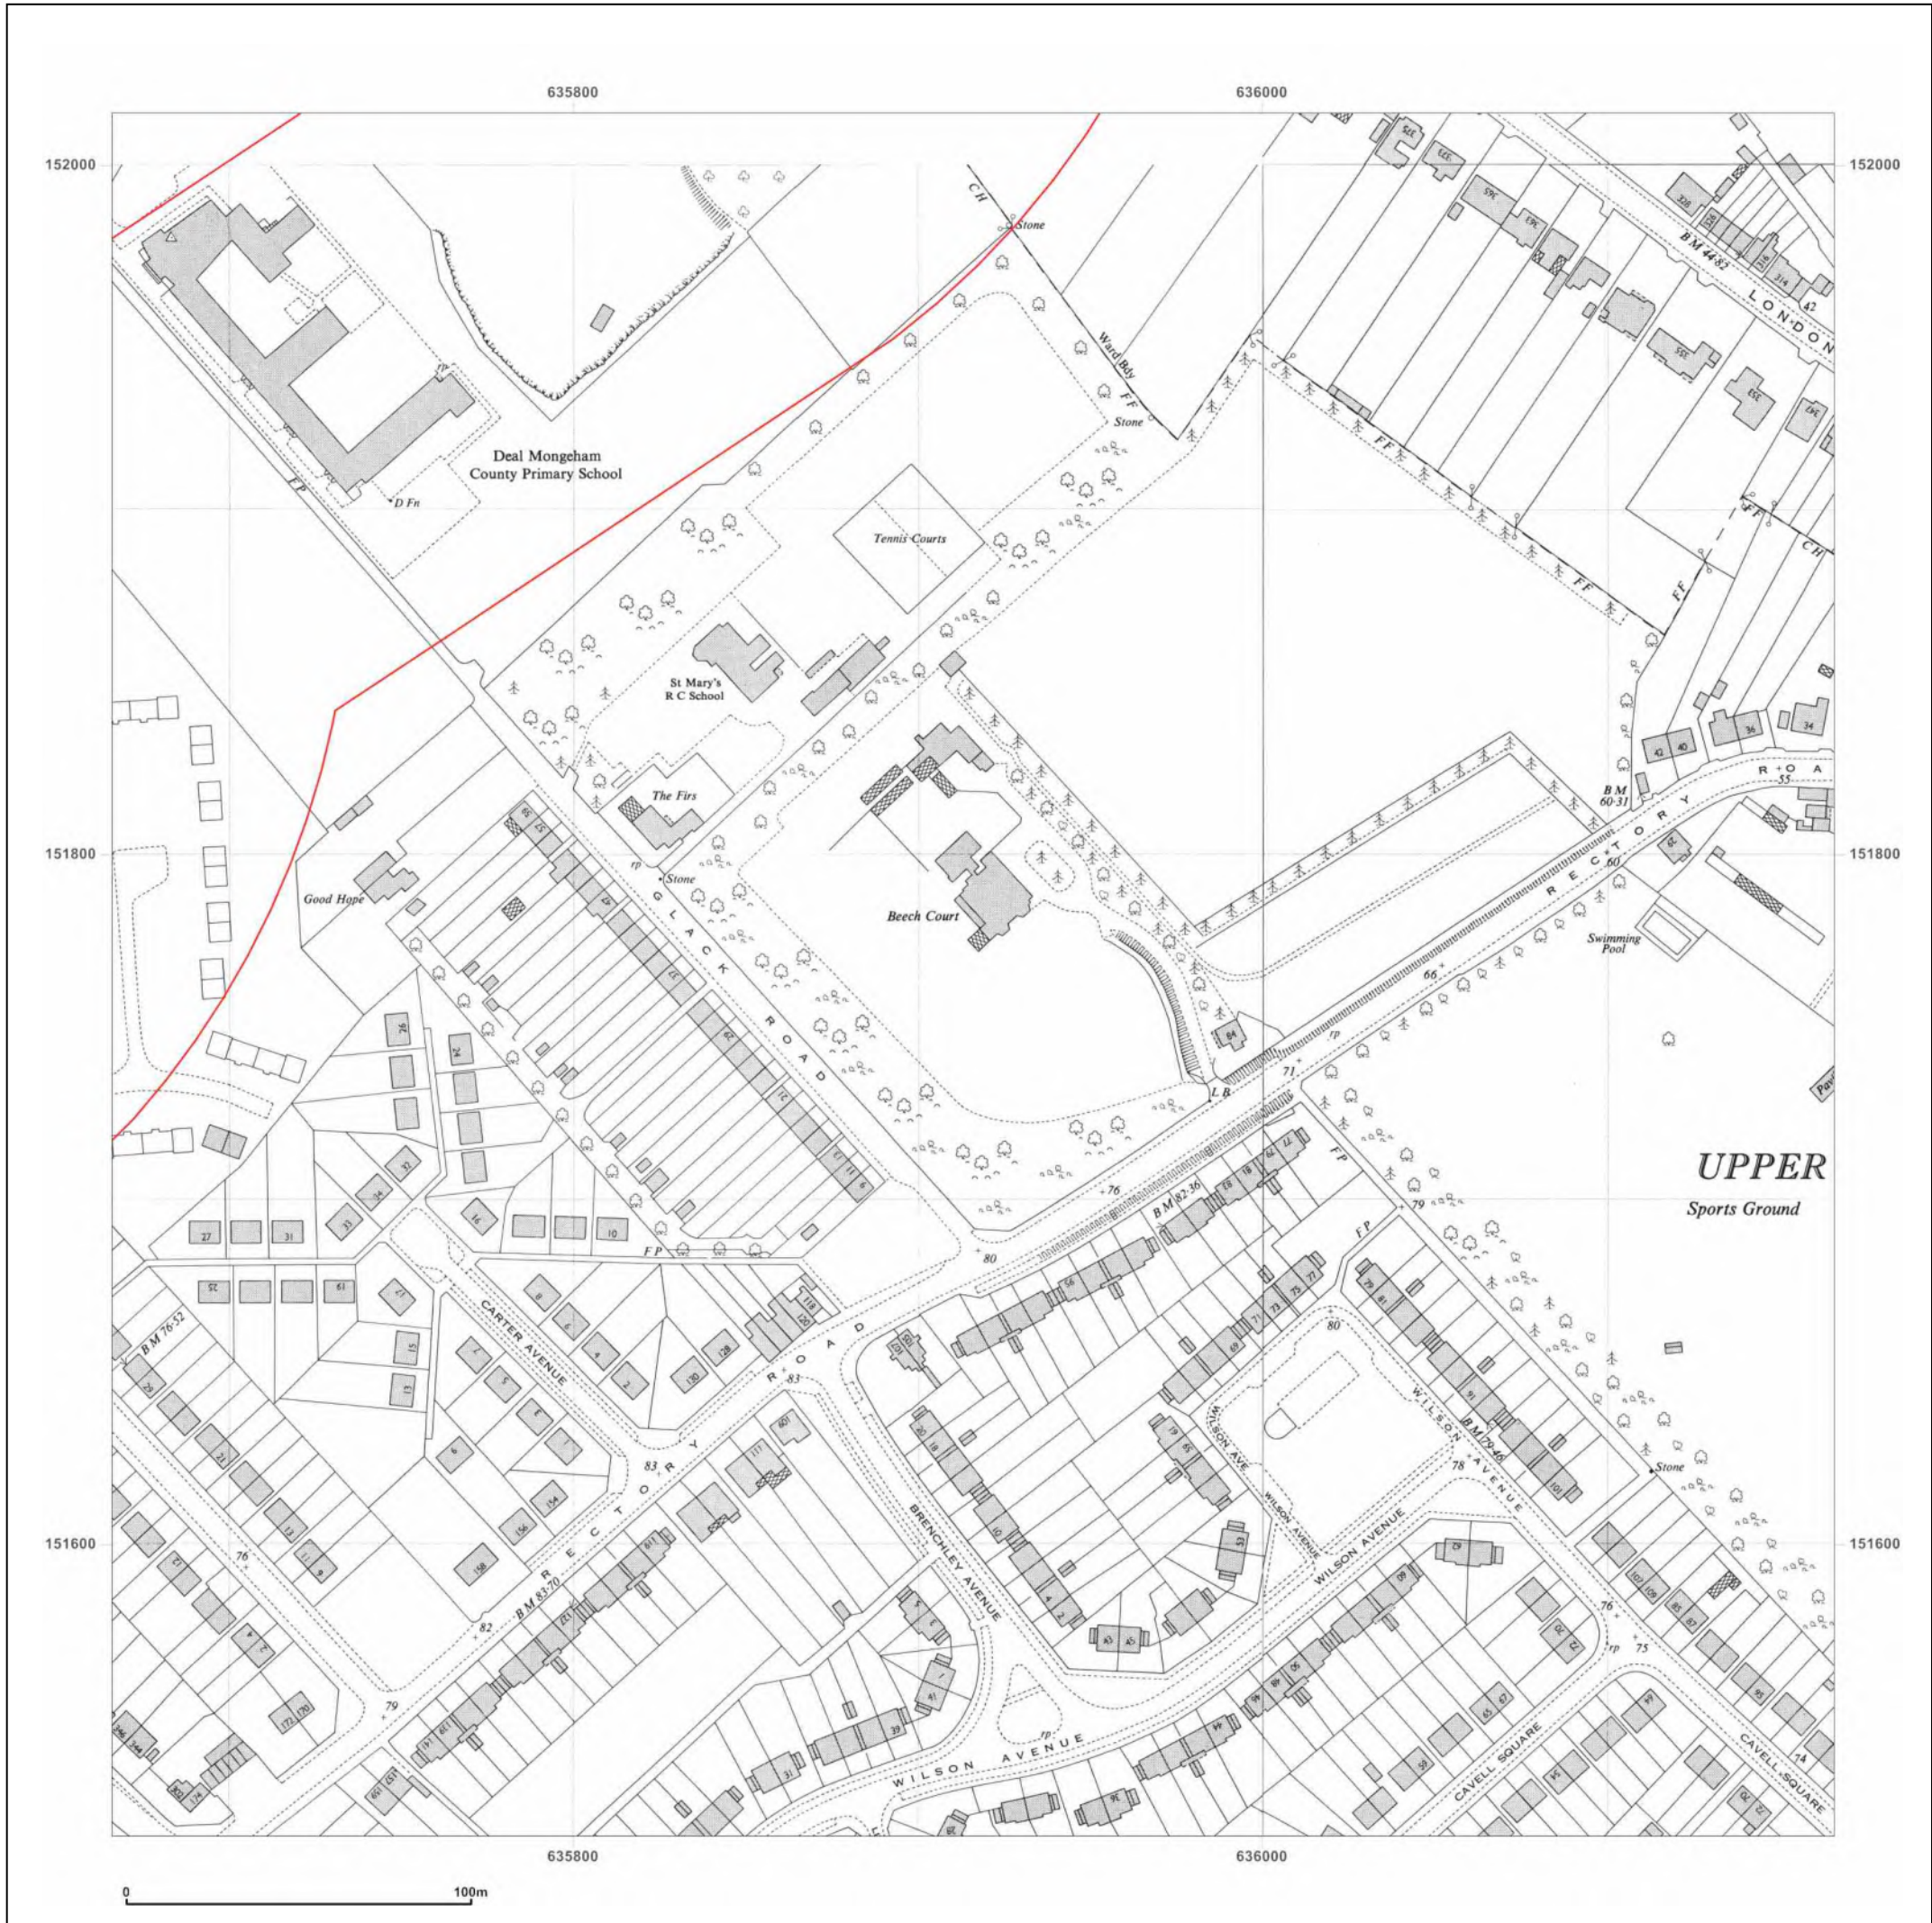

Site Details:

STREET RECORD, SHOLDEN
DRIVE, SHOLDEN, CT14 0AD

Client Ref: BMW2914-POR032415
Report Ref: HMD-214-7125911_1250scale_3_1
Grid Ref: 635916, 151765

Map Name: National Grid

Map date: 1956-1957

Scale: 1:1,250

Printed at: 1:2,000

Surveyed 1957 Revised 1957 Edition N/A Copyright N/A Levelled 1952	Surveyed 1956 Revised 1956 Edition N/A Copyright N/A Levelled 1952
Surveyed 1957 Revised 1957 Edition N/A Copyright N/A Levelled 1952	Surveyed 1957 Revised 1957 Edition N/A Copyright N/A Levelled 1950

Produced by
Groundsure Insights
T: 08444 159000
E: info@groundsure.com
W: www.groundsure.com

© Crown copyright and database rights 2018 Ordnance Survey 100035207

Production date: 05 October 2020

Map legend available at:
www.groundsure.com/sites/default/files/groundsure_legend.pdf