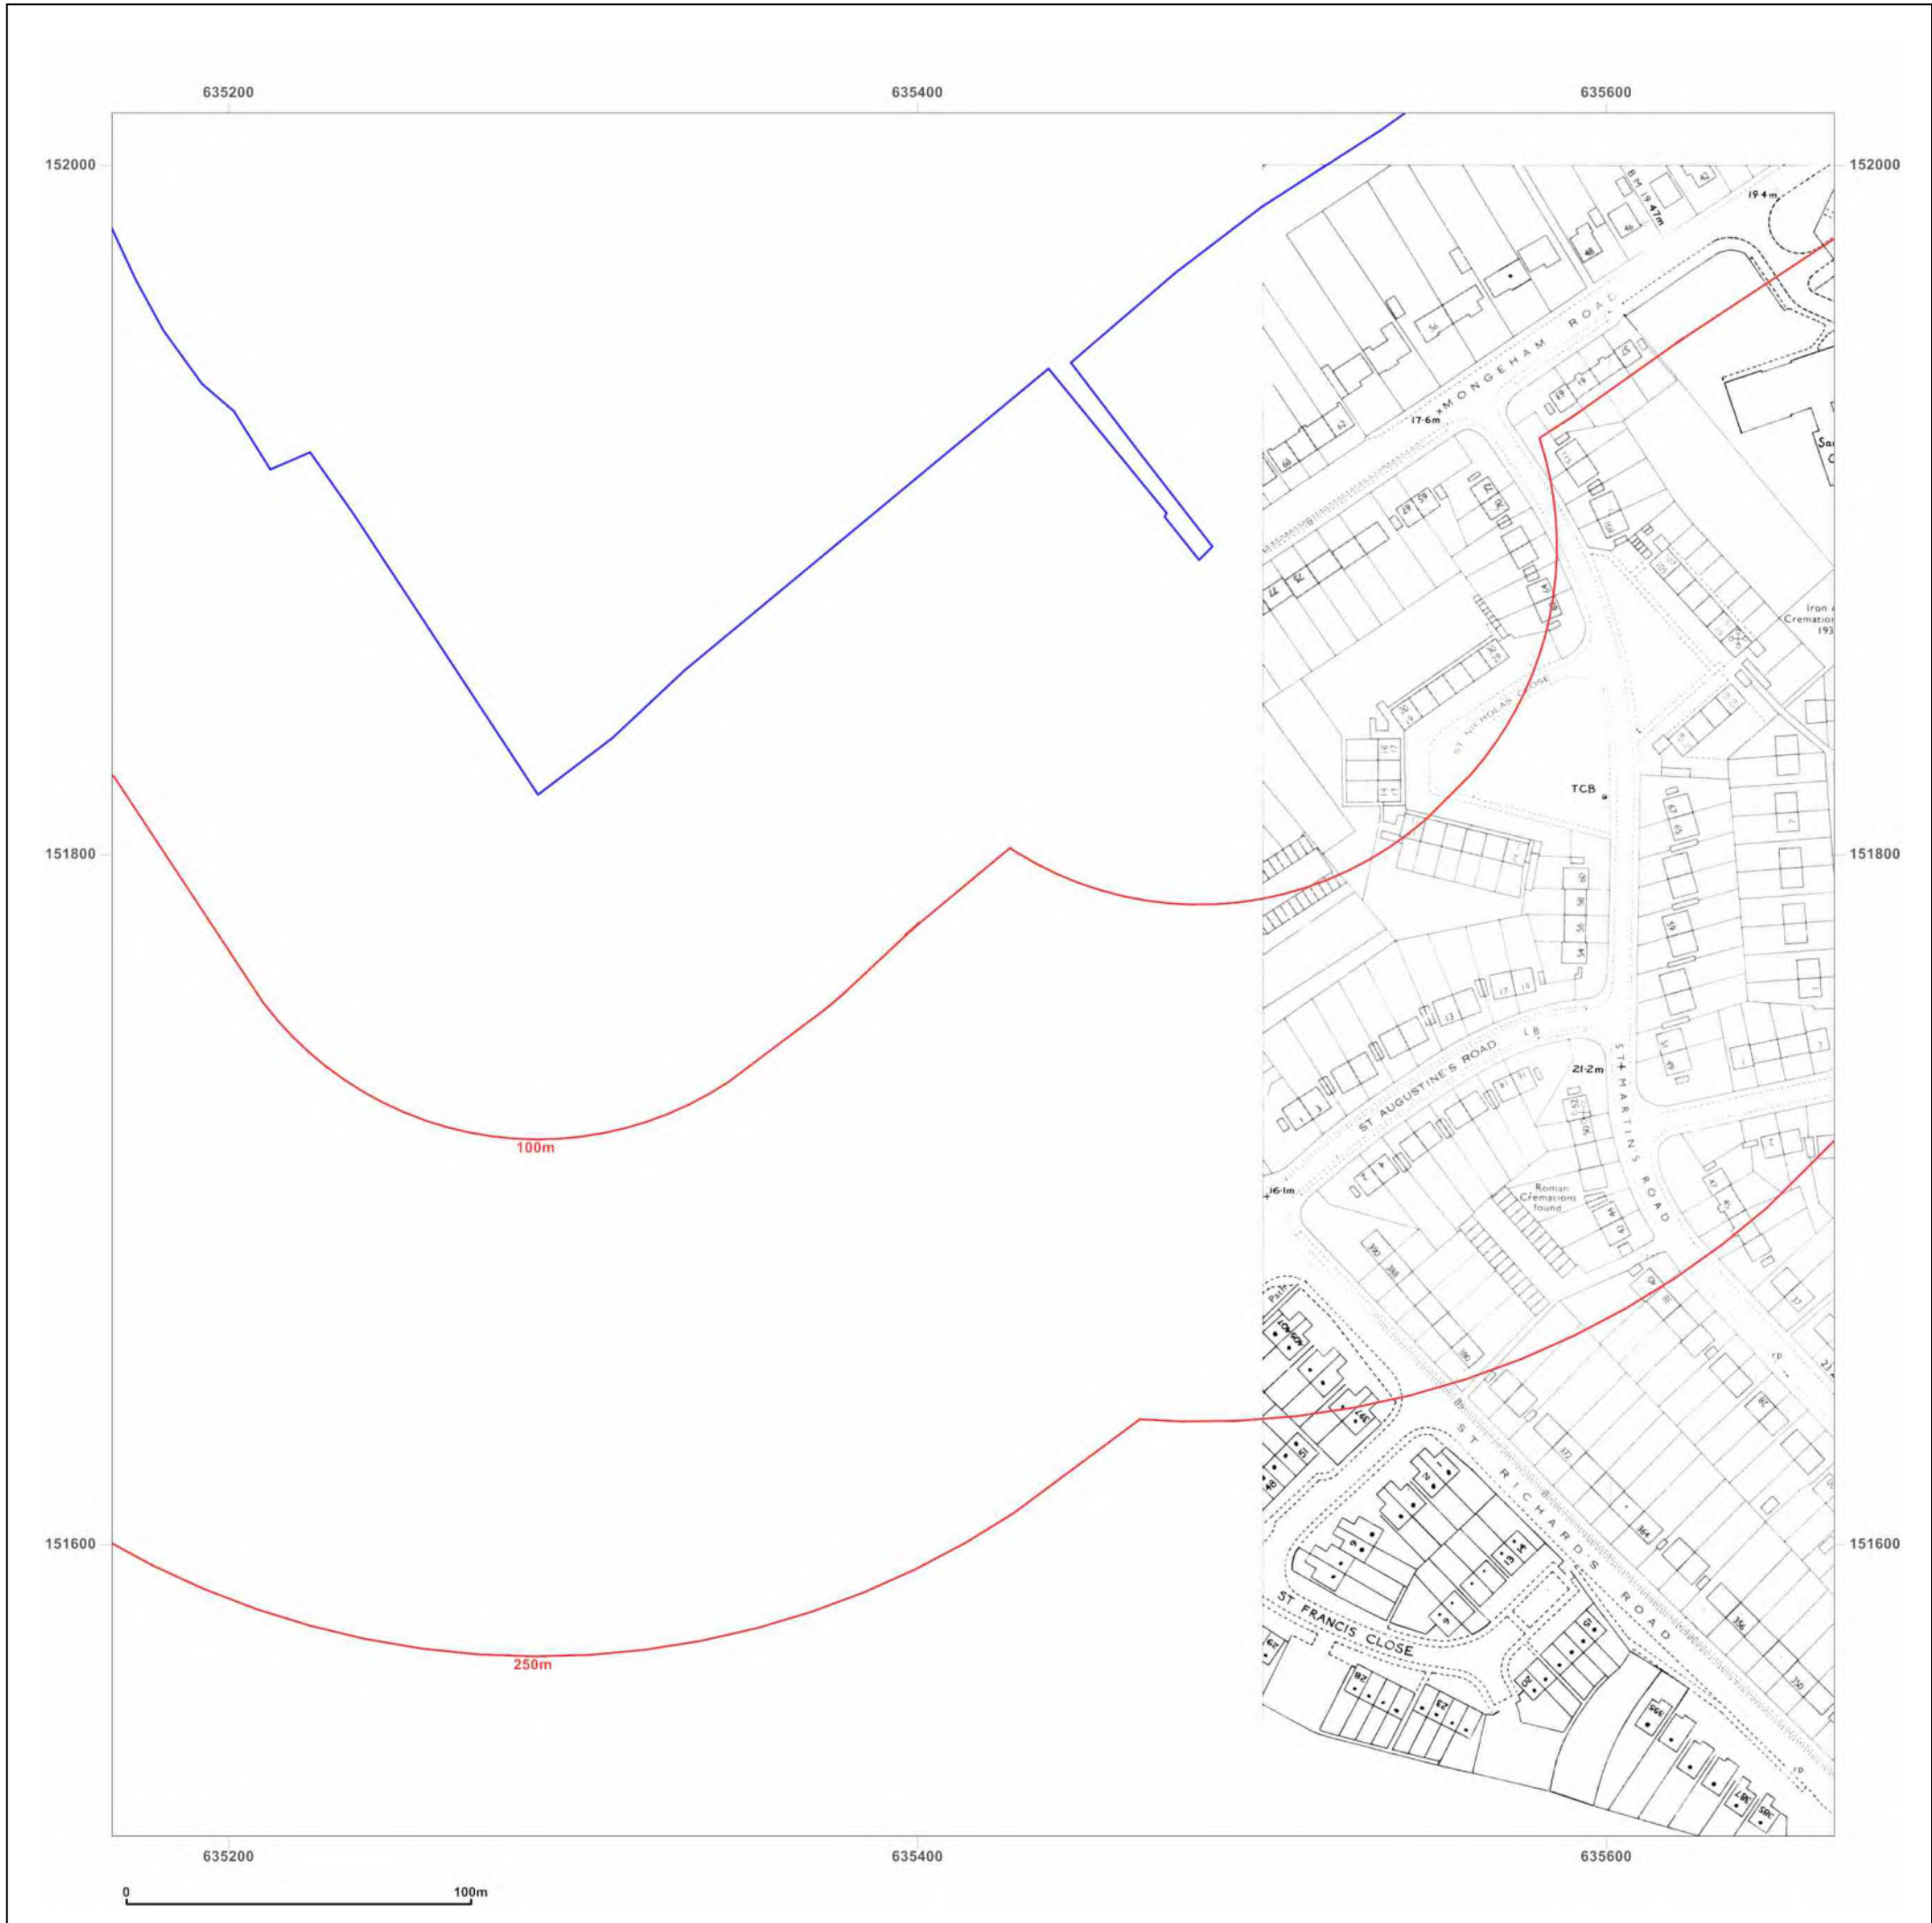

Surveyed 1975
Revised 1991
Edition N/A
Copyright 1991
Levelled 1975

Produced by
Groundsure Insights
T: 08444 159000
E: info@groundsure.com
W: www.groundsure.com

© Crown copyright and database rights 2018 Ordnance Survey 100035207

Production date: 05 October 2020

Map legend available at:
www.groundsure.com/sites/default/files/groundsure_legend.pdf