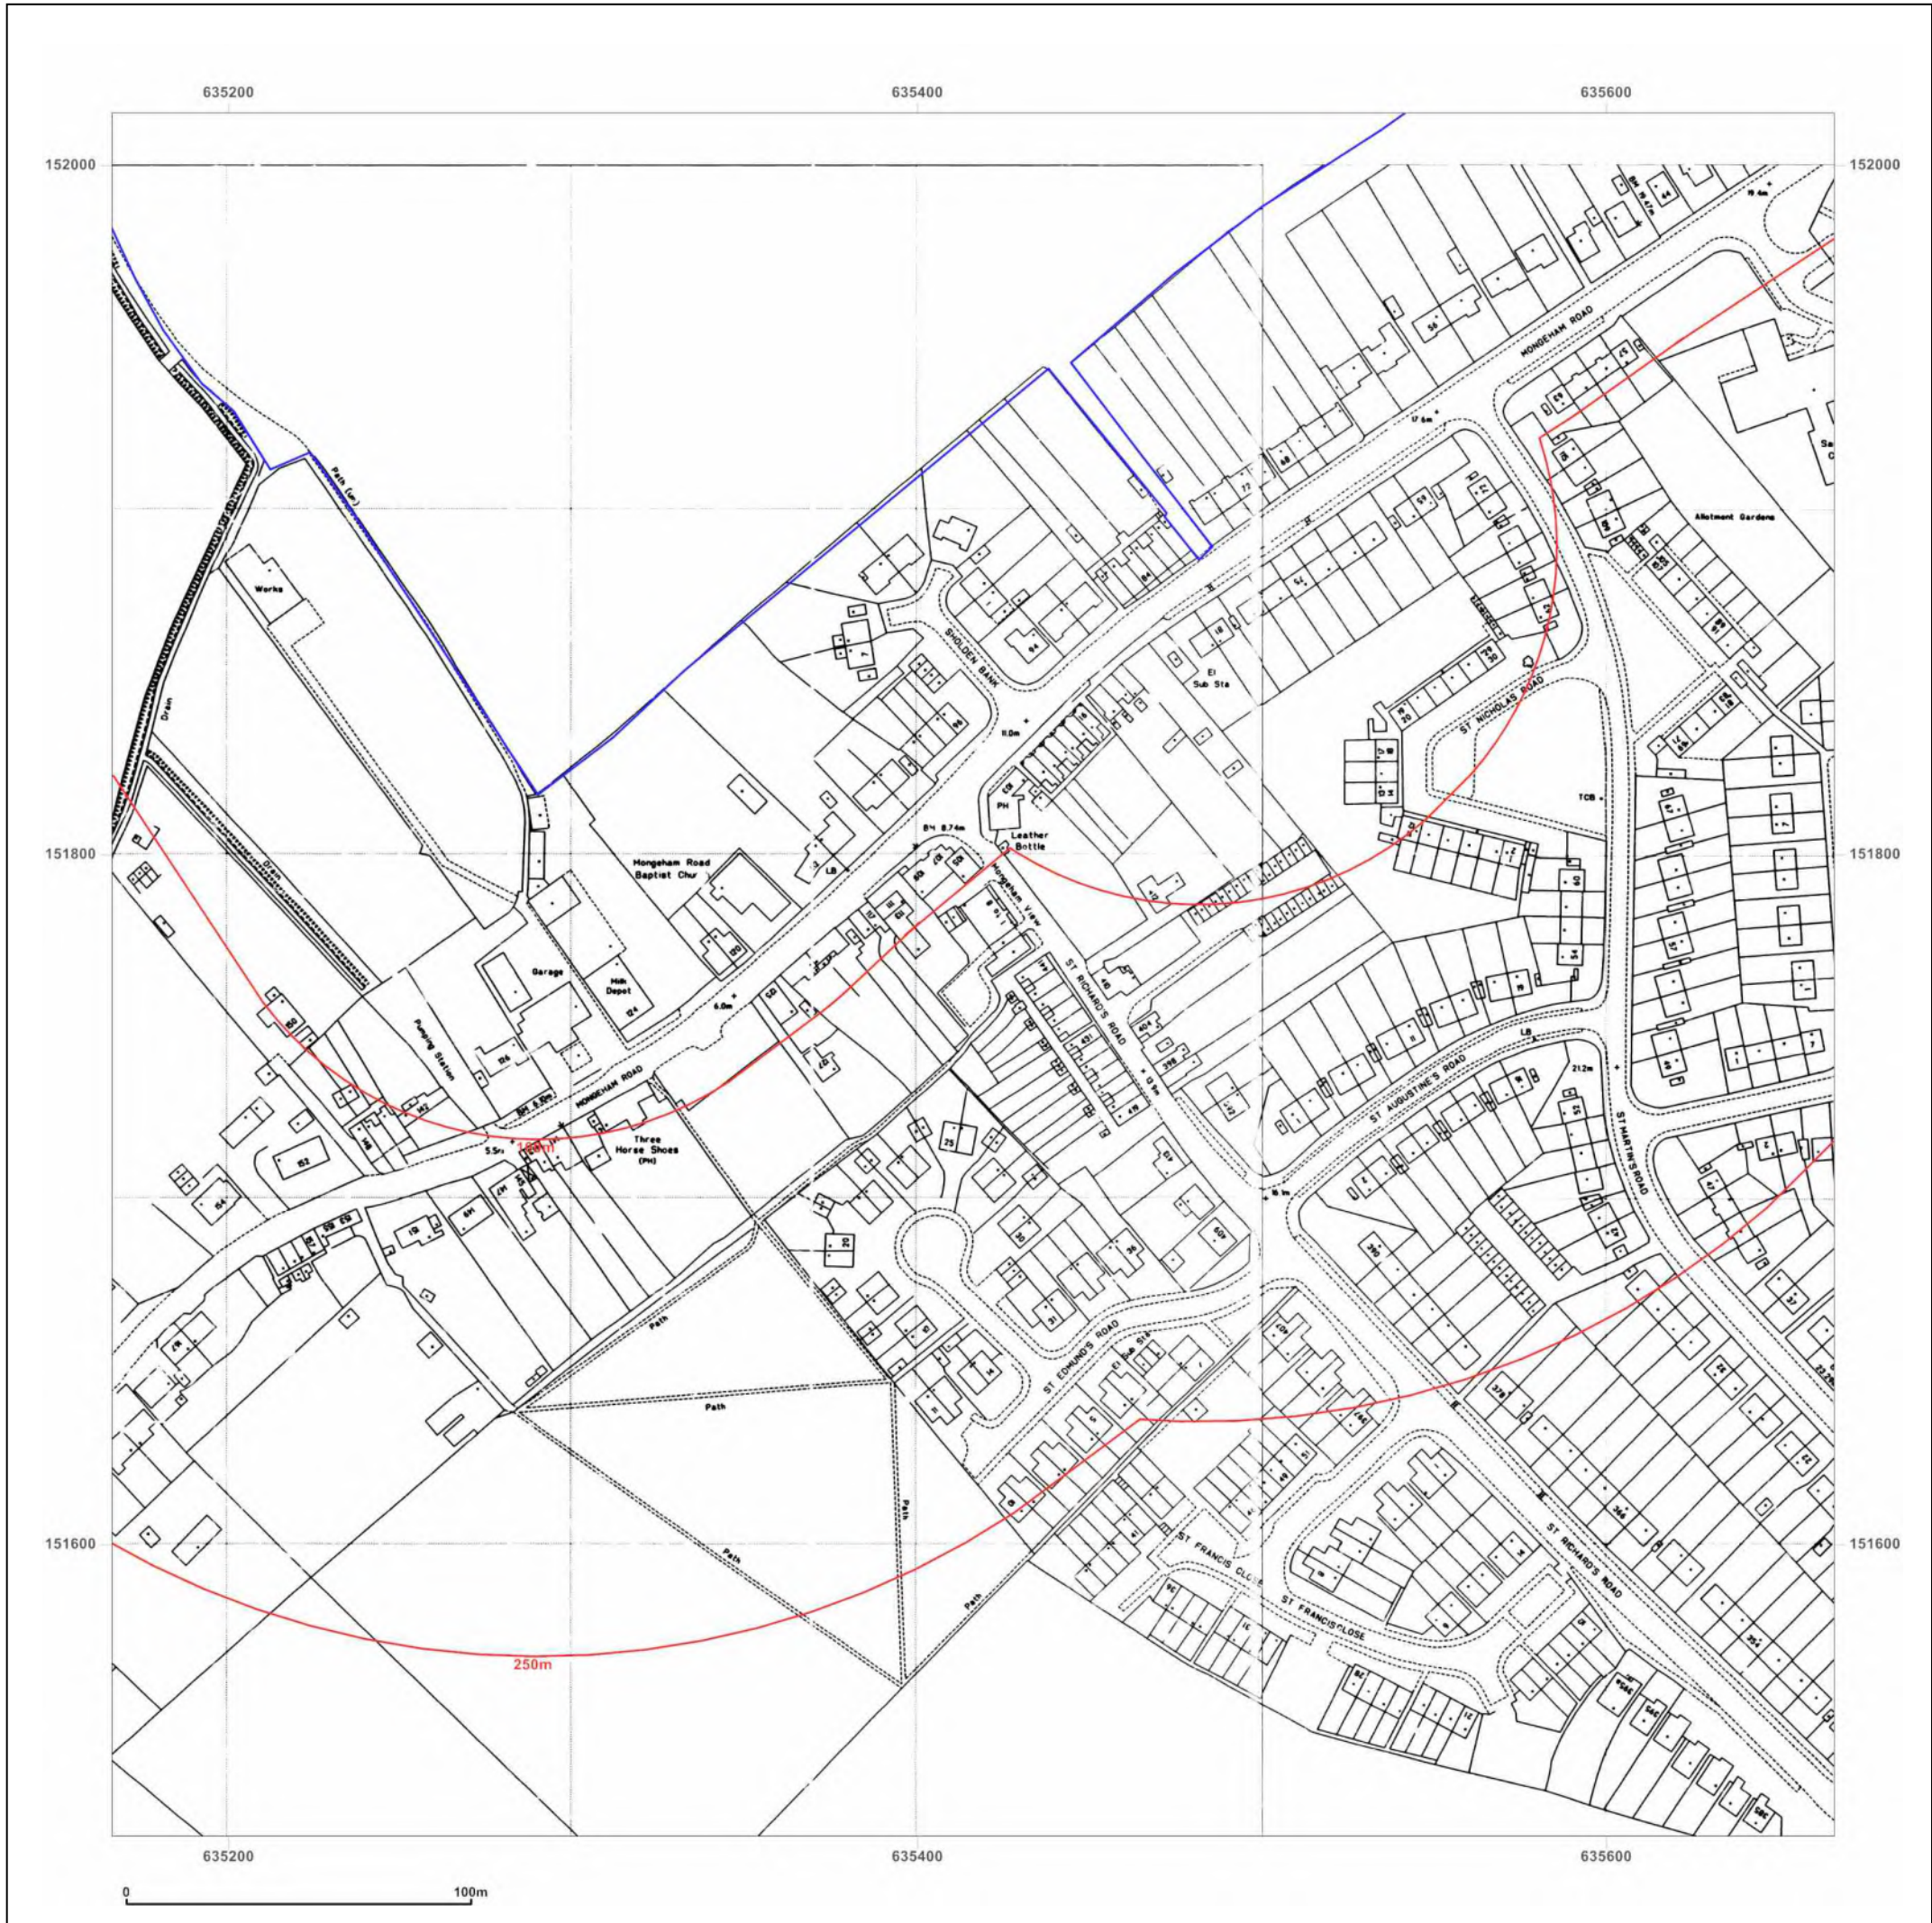

Site Details:

STREET RECORD, SHOLDEN DRIVE, SHOLDEN, CT14 0AD

Client Ref: BMW2914-POR032415
Report Ref: HMD-214-7125911_1250scale_2_1
Grid Ref: 635416, 151765

Map Name: National Grid

Map date: 1993

Scale: 1:1,250

Printed at: 1:2,000

Surveyed 1993 Revised N/A Edition N/A Copyright 1993 Levelled N/A	Surveyed N/A Revised N/A Edition N/A Copyright 1993 Levelled N/A

Produced by
Groundsure Insights
T: 08444 159000
E: info@groundsure.com
W: www.groundsure.com

© Crown copyright and database rights 2018 Ordnance Survey 100035207

Production date: 05 October 2020

Map legend available at:
www.groundsure.com/sites/default/files/groundsure_legend.pdf