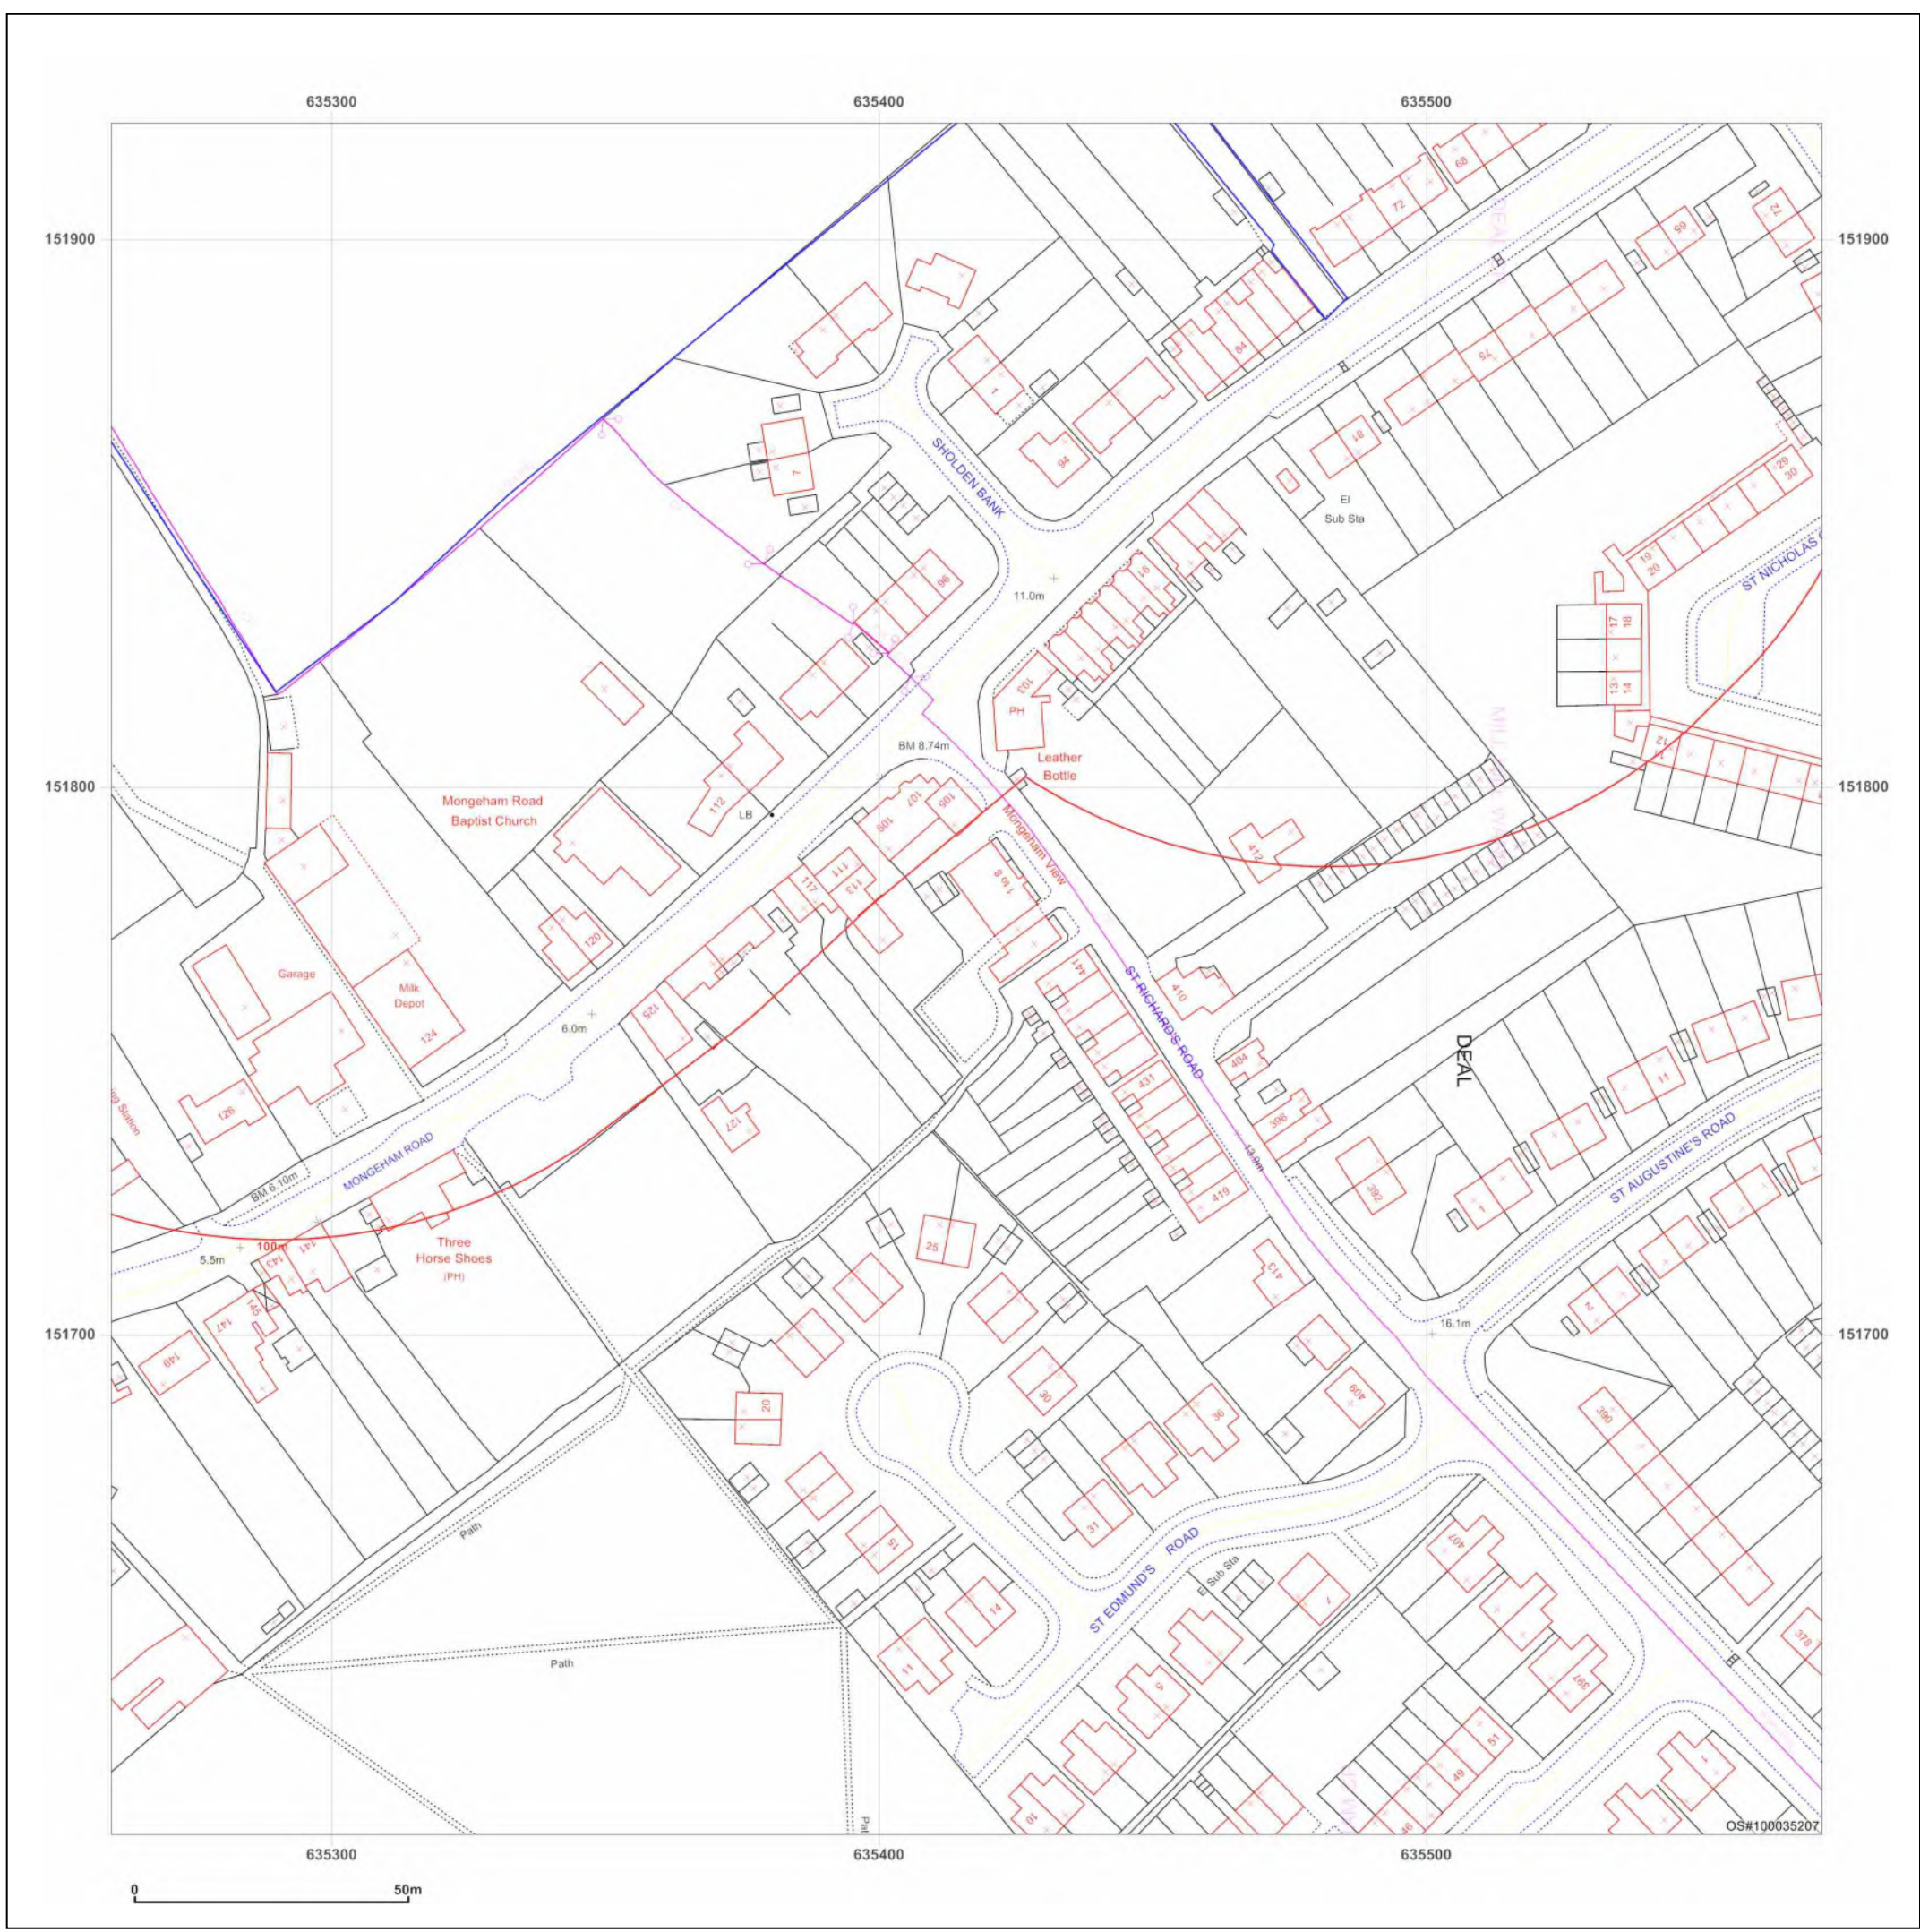

Produced by
Groundsure Insights
T: 08444 159000
E: info@groundsure.com
W: www.groundsure.com

© Crown copyright and database rights 2018 Ordnance Survey 100035207

Production date: 05 October 2020

Map legend available at:
www.groundsure.com/sites/default/files/groundsure_legend.pdf