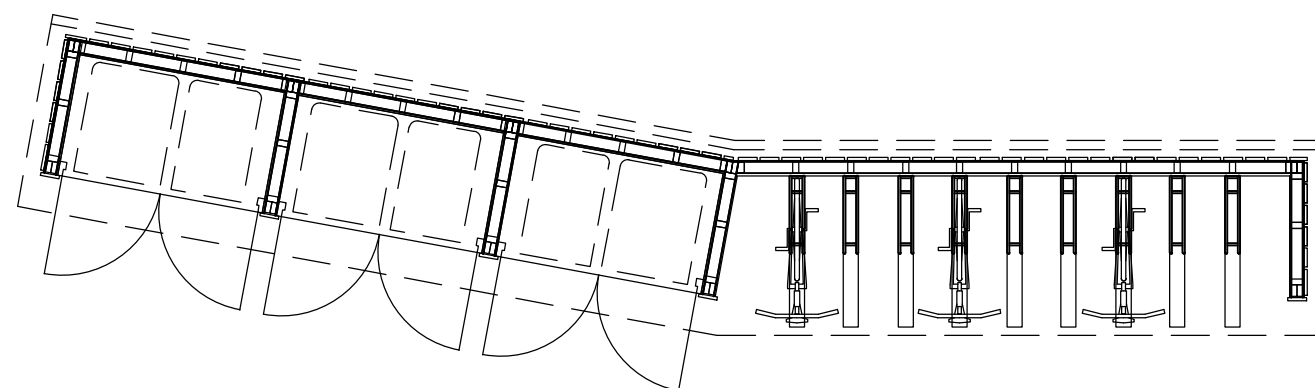

Rev.	Description	Int.	Date

PROPOSED FRONT ELEVATION

PROPOSED SIDE ELEVATION

PROPOSED REAR ELEVATION

PROPOSED SIDE ELEVATION

CDP original printed to scale.
Prints from PDF's could distort.

CDP Architecture Ltd
22-23 North Lane
Canterbury
Kent
CT2 7EE
Tel 01227 458181
Fax 01227 451543
studio@thinkcdp.com
www.thinkcdp.com

PROPOSED ROOF PLAN

PROPOSED PLAN

Client
Shepherd Neame

Job Title
**Proposed Dwellings at
The Red Lion, Rusthall**

Drawing Title
Proposed Bin/ Bike Store

Scale @ A3	1:50	Preliminary	
Drawn	HW	Comment	
Date	Oct 2018	Planning	
Checked		Tender	
		Construction	
		As built	