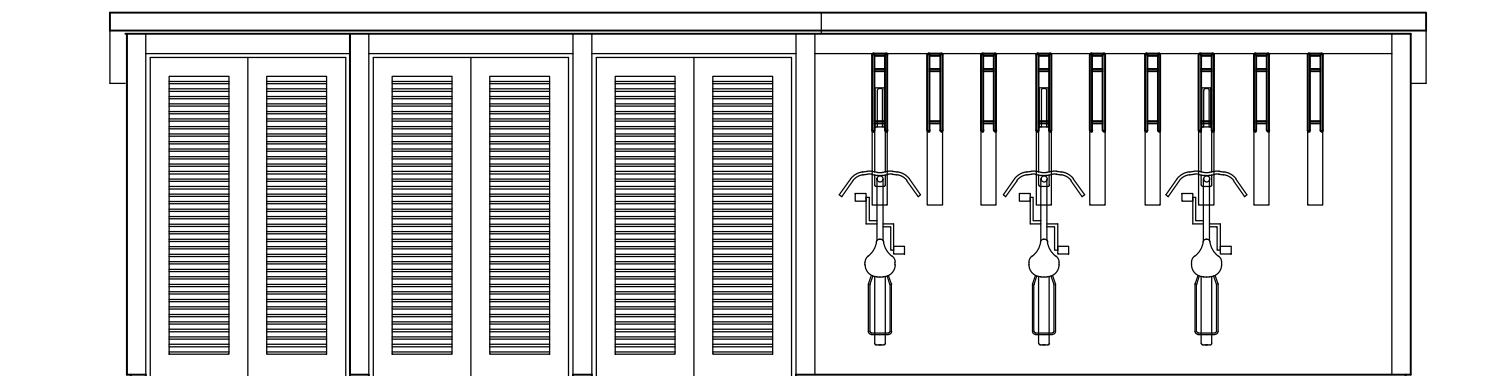

Rev.	Description	Int.	Date

PROPOSED FRONT ELEVATION

PROPOSED SIDE ELEVATION

PROPOSED REAR ELEVATION

PROPOSED SIDE ELEVATION

CDP original printed to scale.
Prints from PDF's could distort.

CDP Architecture Ltd
22-23 North Lane
Canterbury
Kent
CT2 7EE
Tel 01227 458181
Fax 01227 451543
studio@thinkcdp.com
www.thinkcdp.com

PROPOSED ROOF PLAN

PROPOSED PLAN

Client
Shepherd Neame

Job Title
**Proposed Dwellings at
The Red Lion, Rusthall**

Drawing Title
Proposed Bin/ Bike Store

Scale @ A3	1:50	Preliminary	
Drawn	HW	Comment	
Date	Oct 2018	Planning	
Checked		Tender	
		Construction	
		As built	