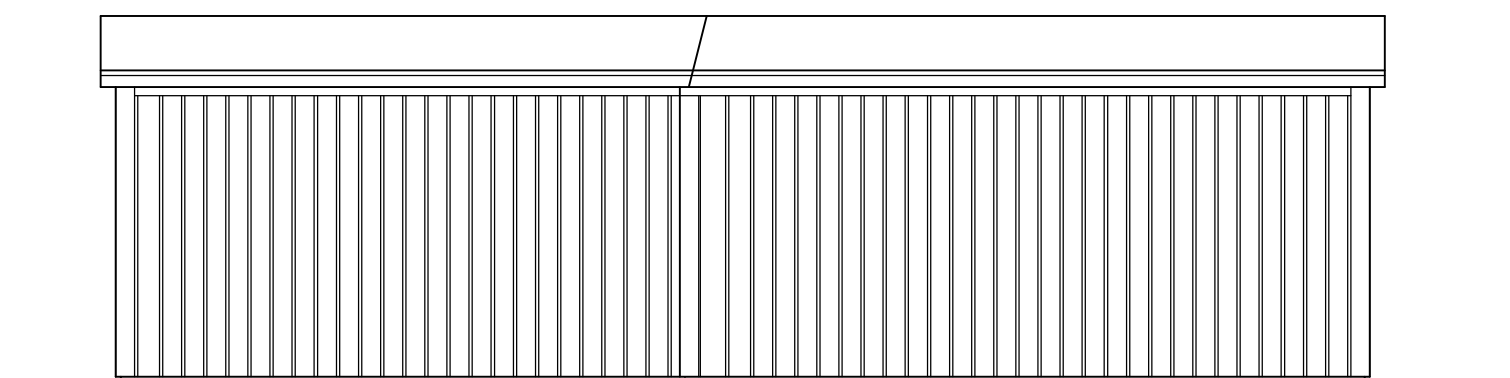

Rev.	Description	Int.	Date

PROPOSED FRONT ELEVATION

PROPOSED SIDE ELEVATION

PROPOSED REAR ELEVATION

PROPOSED SIDE ELEVATION

CDP original printed to scale.
Prints from PDF's could distort.

CDP Architecture Ltd
22-23 North Lane
Canterbury
Kent
CT2 7EE
Tel 01227 458181
Fax 01227 451543
studio@thinkcdp.com
www.thinkcdp.com

PROPOSED ROOF PLAN

PROPOSED PLAN

Client
Shepherd Neame

Job Title
**Proposed Dwellings at
The Red Lion, Rusthall**

Drawing Title
Proposed Bin/ Bike Store

Scale @ A3	1:50	Preliminary	
Drawn	HW	Comment	
Date	Oct 2018	Planning	
Checked		Tender	
		Construction	
		As built	