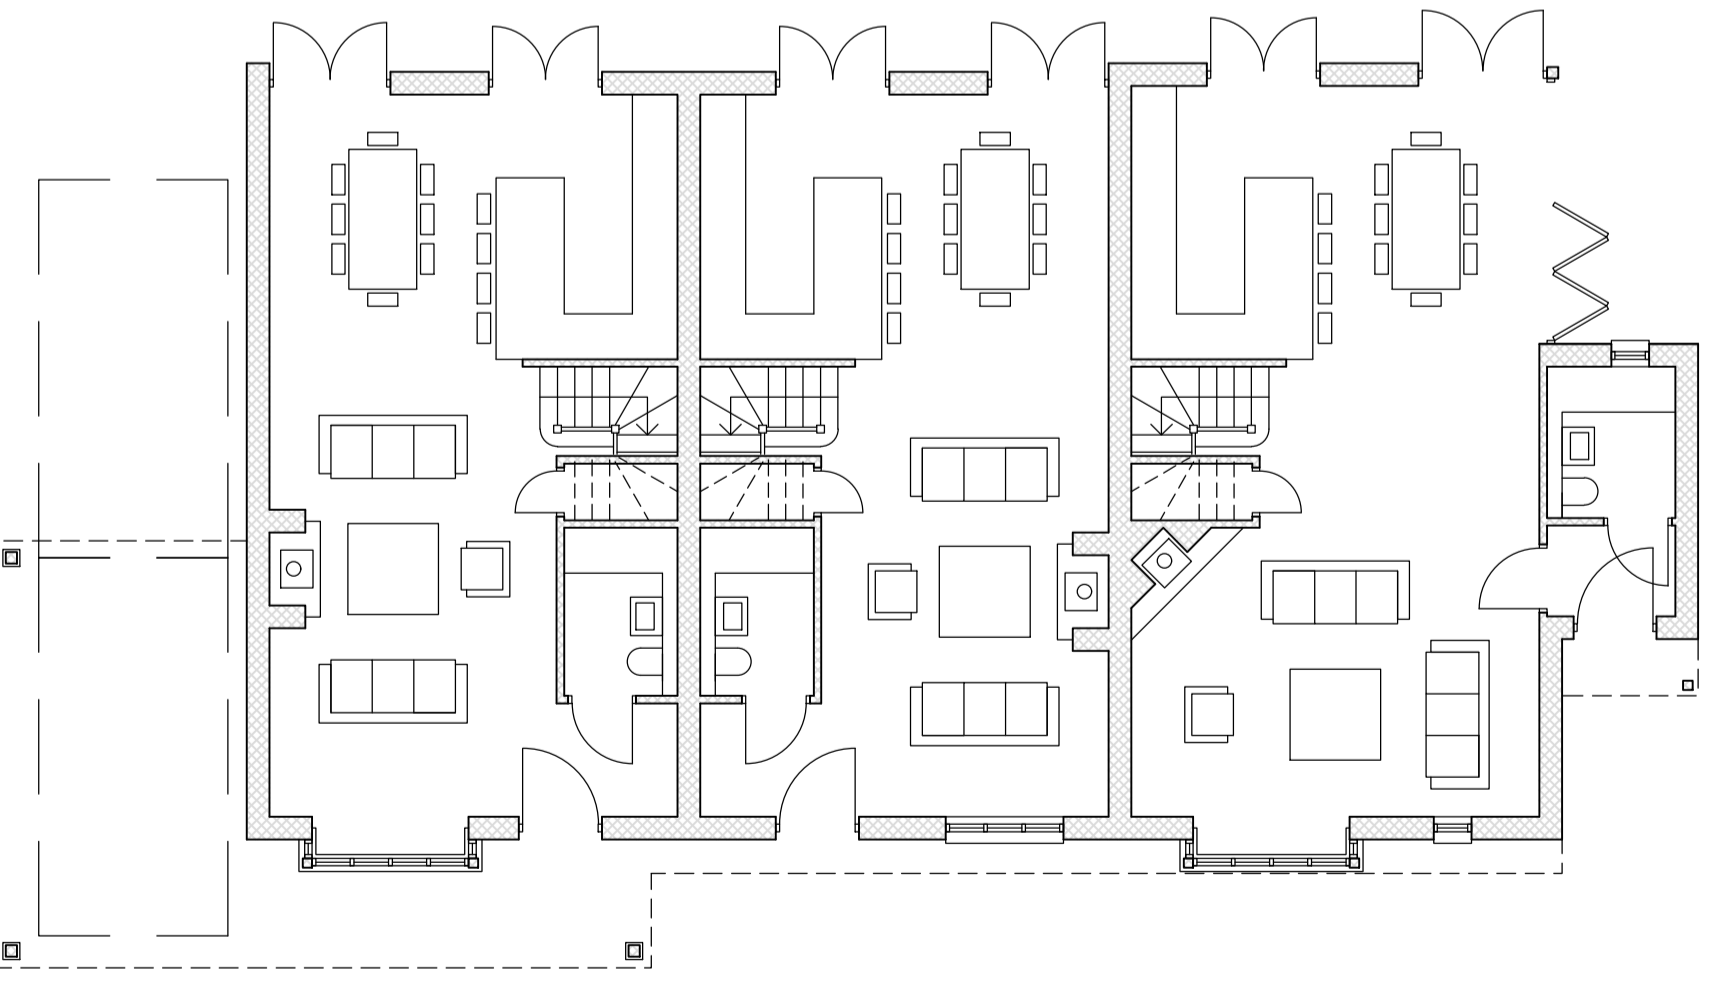

Rev.	Description	Int.	Date

Proposed Roof Plan

Proposed First Floor Plan

Proposed Ground Floor Plan

CDP Architecture Ltd
 22-23 North Lane
 Canterbury
 Kent
 CT2 7EE
 Tel 01227 458181
 Fax 01227 451543
 info@thinkcdp.com
 www.thinkcdp.com

Client
 Shepherd Neame

Job Title
 Proposed Dwellings at
 The Red Lion, Rusthall

Drawing Title
 Proposed Plans

Scale @ A1	1:100	Preliminary	
Drawn	HW	Planning	■
Date	Oct 2018	Building Regulations	
Checked		Tender	
		Construction	
		As built	