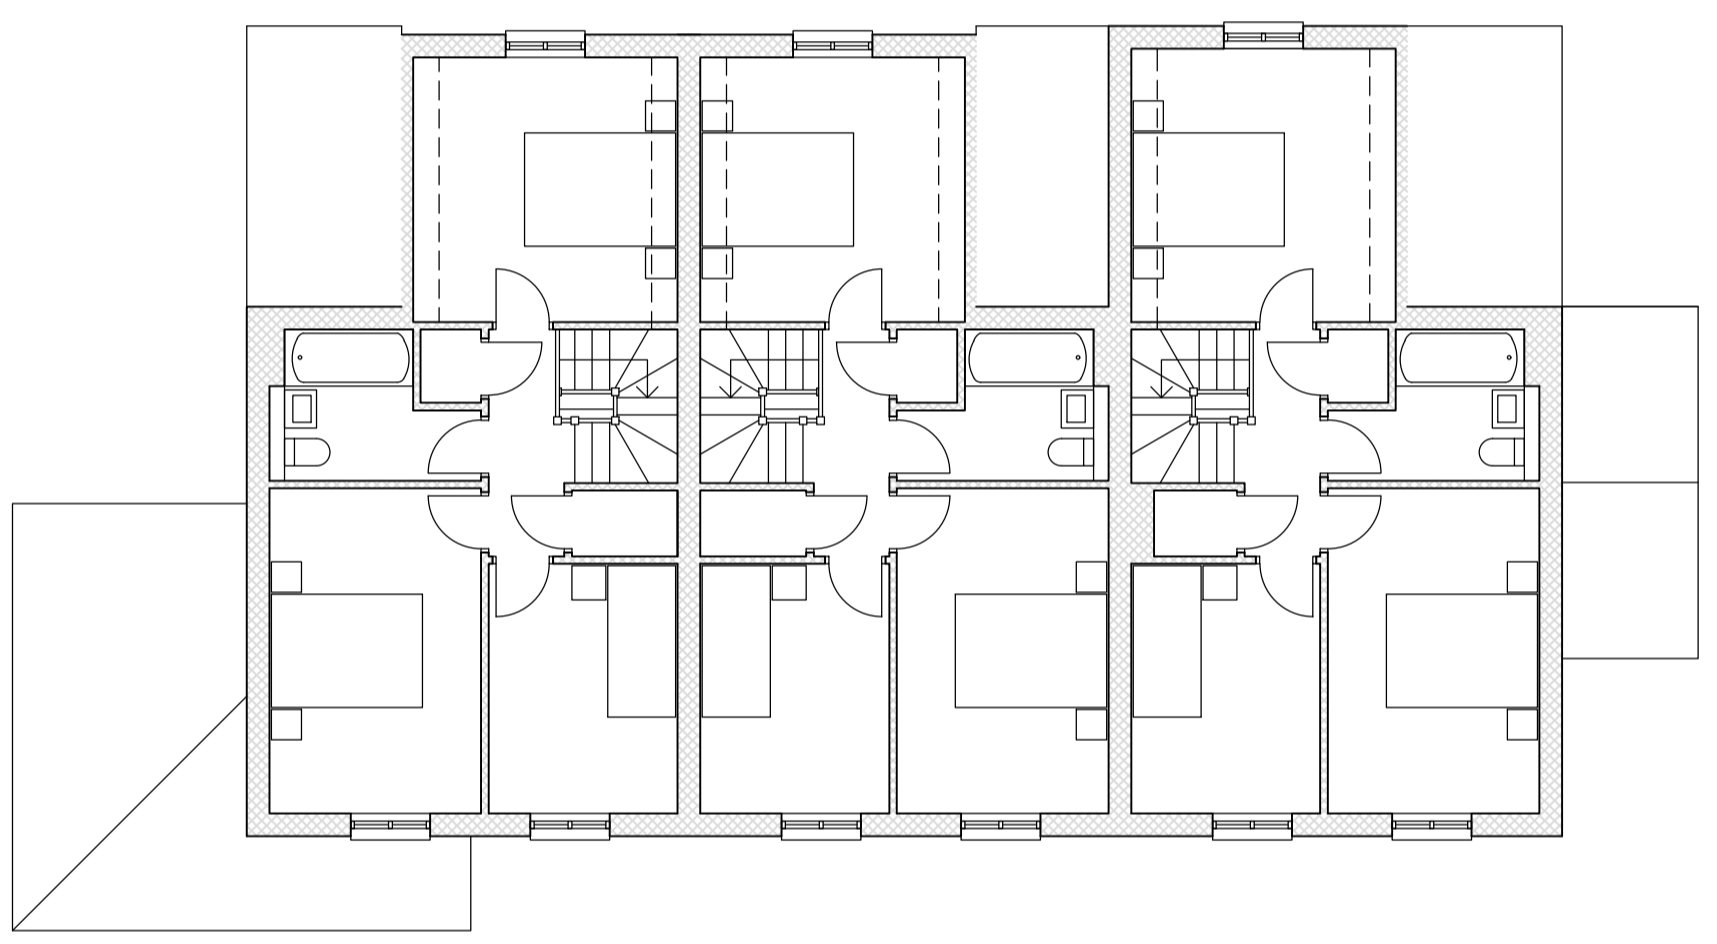

Rev.	Description	Int.	Date

Proposed Roof Plan

Proposed First Floor Plan

Proposed Ground Floor Plan

CDP Architecture Ltd
 22-23 North Lane
 Canterbury
 Kent
 CT2 7EE
 Tel 01227 458181
 Fax 01227 451543
 info@thinkcdp.com
 www.thinkcdp.com

Client
 Shepherd Neame

Job Title
 Proposed Dwellings at
 The Red Lion, Rusthall

Drawing Title
 Proposed Plans

Scale @ A1	1:100	Preliminary	
Drawn	HW	Planning	■
Date	Oct 2018	Building Regulations	
Checked		Tender	
		Construction	
		As built	