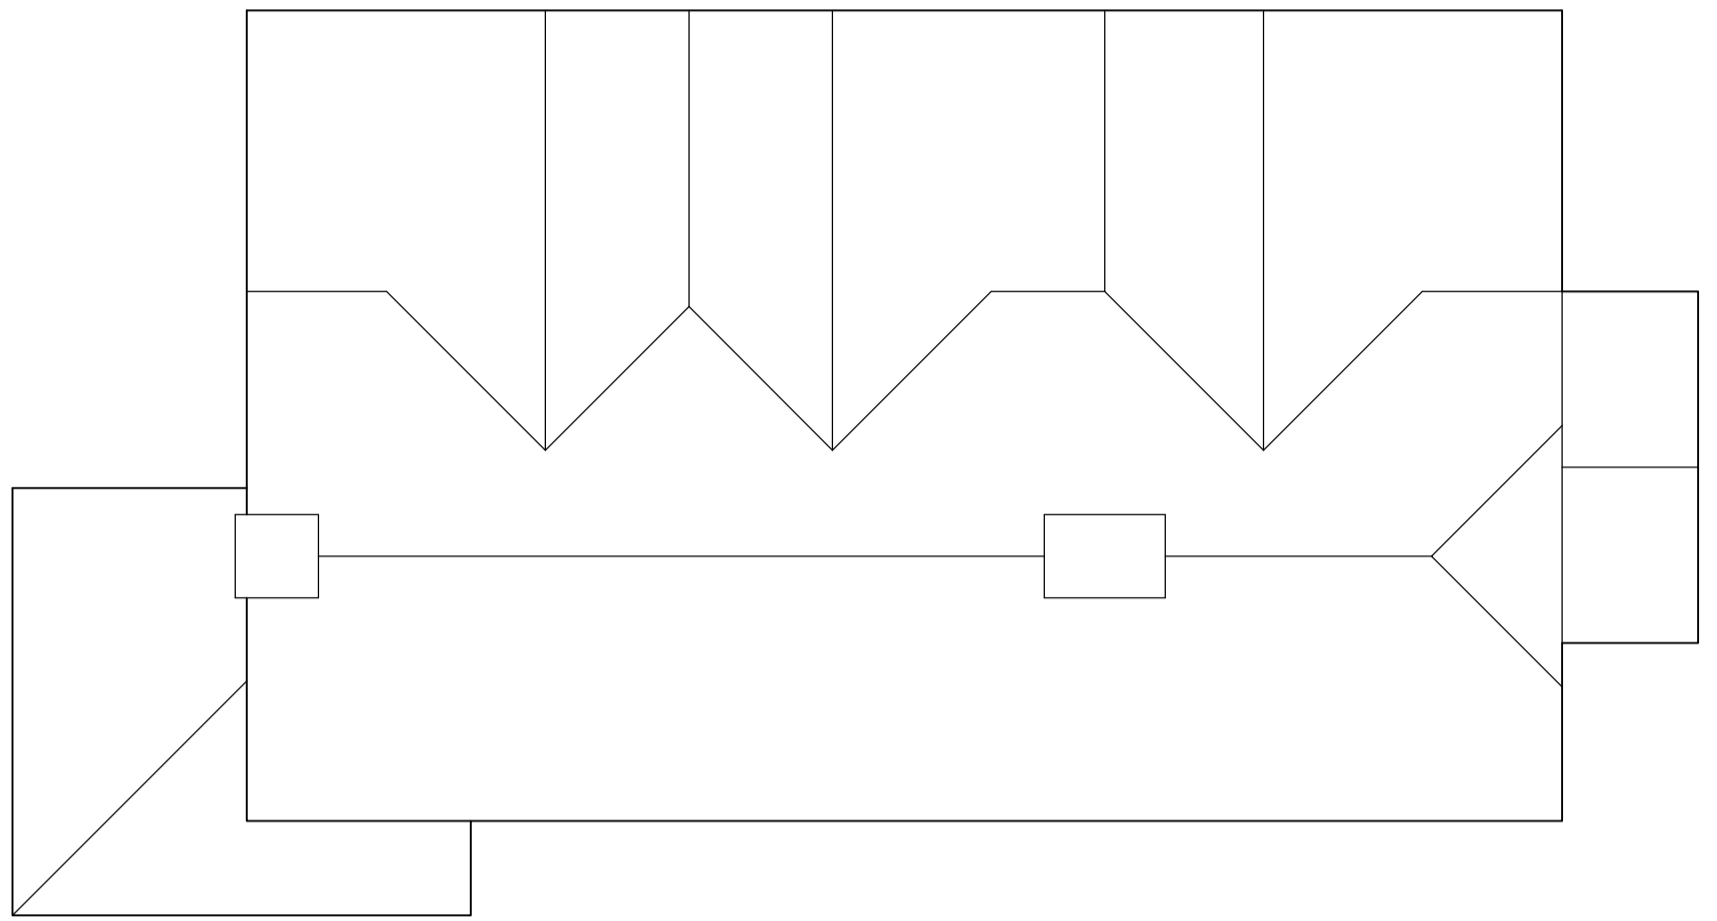

Rev.	Description	Int.	Date

Proposed Roof Plan

Proposed First Floor Plan

Proposed Ground Floor Plan

CDP Architecture Ltd
 22-23 North Lane
 Canterbury
 Kent
 CT2 7EE
 Tel 01227 458181
 Fax 01227 451543
 info@thinkcdp.com
 www.thinkcdp.com

Client
 Shepherd Neame

Job Title
 Proposed Dwellings at
 The Red Lion, Rusthall

Drawing Title
 Proposed Plans

Scale @ A1	1:100	Preliminary	
Drawn	HW	Planning	■
Date	Oct 2018	Building Regulations	
Checked		Tender	
		Construction	
		As built	