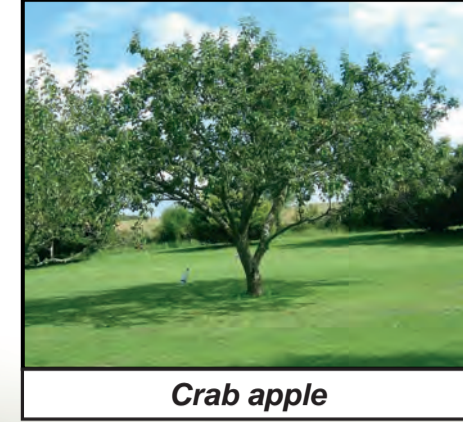

Landscape Masterplan

Darland Farm Gillingham

This drawing and design are the copyright of Lloyd Bore Landscape Architects. Do not scale from this drawing.

All dimensions to be checked on site by contractor prior to commencement of any work.

rev. A rev date. 27/06/16

revision note.

drawing no. 3760_DR_001

project details

Land at Darland Farm

Gillingham

drawing title.

Landscape Masterplan

status.

scale. 1:500

sheet. A1

drawn by. TB

checked by. JB

lloyd bore

33 ST GEORGE'S PLACE

CANTERBURY

KENT CT1 1UT

t: 01227 464 340

e: mail@lloyd bore.co.uk

w: www.lloyd bore.co.uk