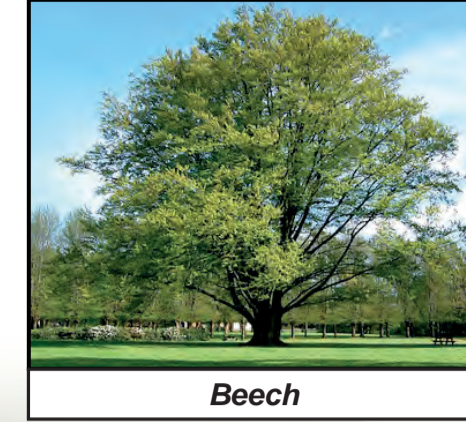

This drawing and design are the copyright of Lloyd Bore Landscape Architects. Do not scale from this drawing.

All dimensions to be checked on site by contractor prior to commencement of any work.