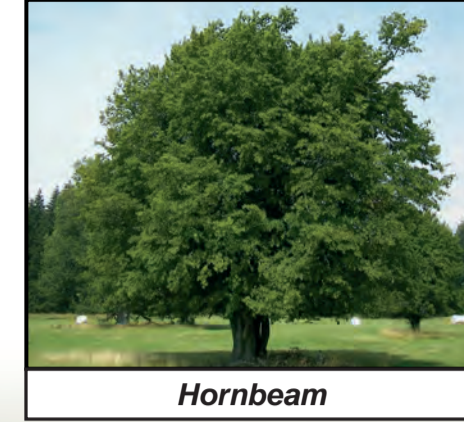

Landscape Masterplan

Darland Farm Gillingham

This drawing and design are the copyright of Lloyd Bore Landscape Architects. Do not scale from this drawing.

All dimensions to be checked on site by contractor prior to commencement of any work.

rev. A rev date. 27/06/16

revision note.

drawing no. 3760_DR_001

project details

Land at Darland Farm

Gillingham

drawing title.

Landscape Masterplan

status.

scale. 1:500

sheet. A1

drawn by. TB

checked by. JB

lloyd bore

33 ST GEORGE'S PLACE

CANTERBURY

KENT CT1 1UT

t: 01227 464 340

e: mail@lloyd bore.co.uk

w: www.lloyd bore.co.uk