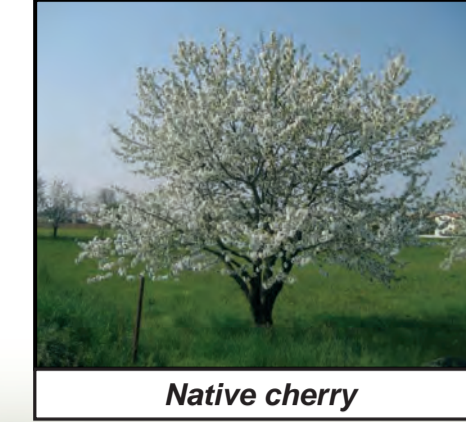

Landscape Masterplan

Darland Farm Gillingham

This drawing and design are the copyright of Lloyd Bore Landscape Architects. Do not scale from this drawing.

All dimensions to be checked on site by contractor prior to commencement of any work.

rev. A rev date. 27/06/16

revision note.

drawing no. 3760_DR_001

project details

Land at Darland Farm

Gillingham

drawing title.

Landscape Masterplan

status.

scale. 1:500

sheet. A1

drawn by. TB

checked by. JB

lloyd bore

33 ST GEORGE'S PLACE

CANTERBURY

KENT CT1 1UT

t: 01227 464 340

e: mail@lloyd bore.co.uk

w: www.lloyd bore.co.uk