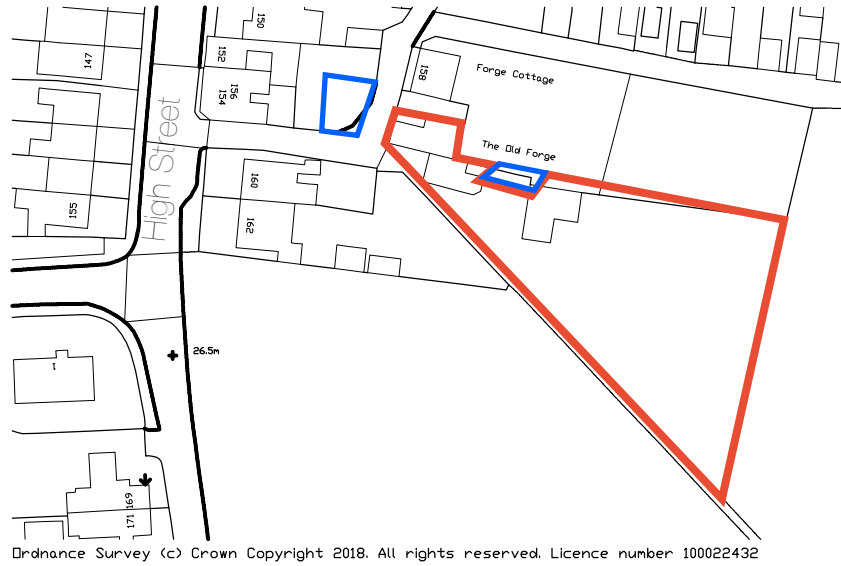

# THE OLD FORGE. GARLINGE, KENT

Site Location 1: 1250

Proposed Development At  
The Old Forge  
Garlinge, Kent

Site Location

1:1250 @ A4 Aug 2018  
drg. G-01