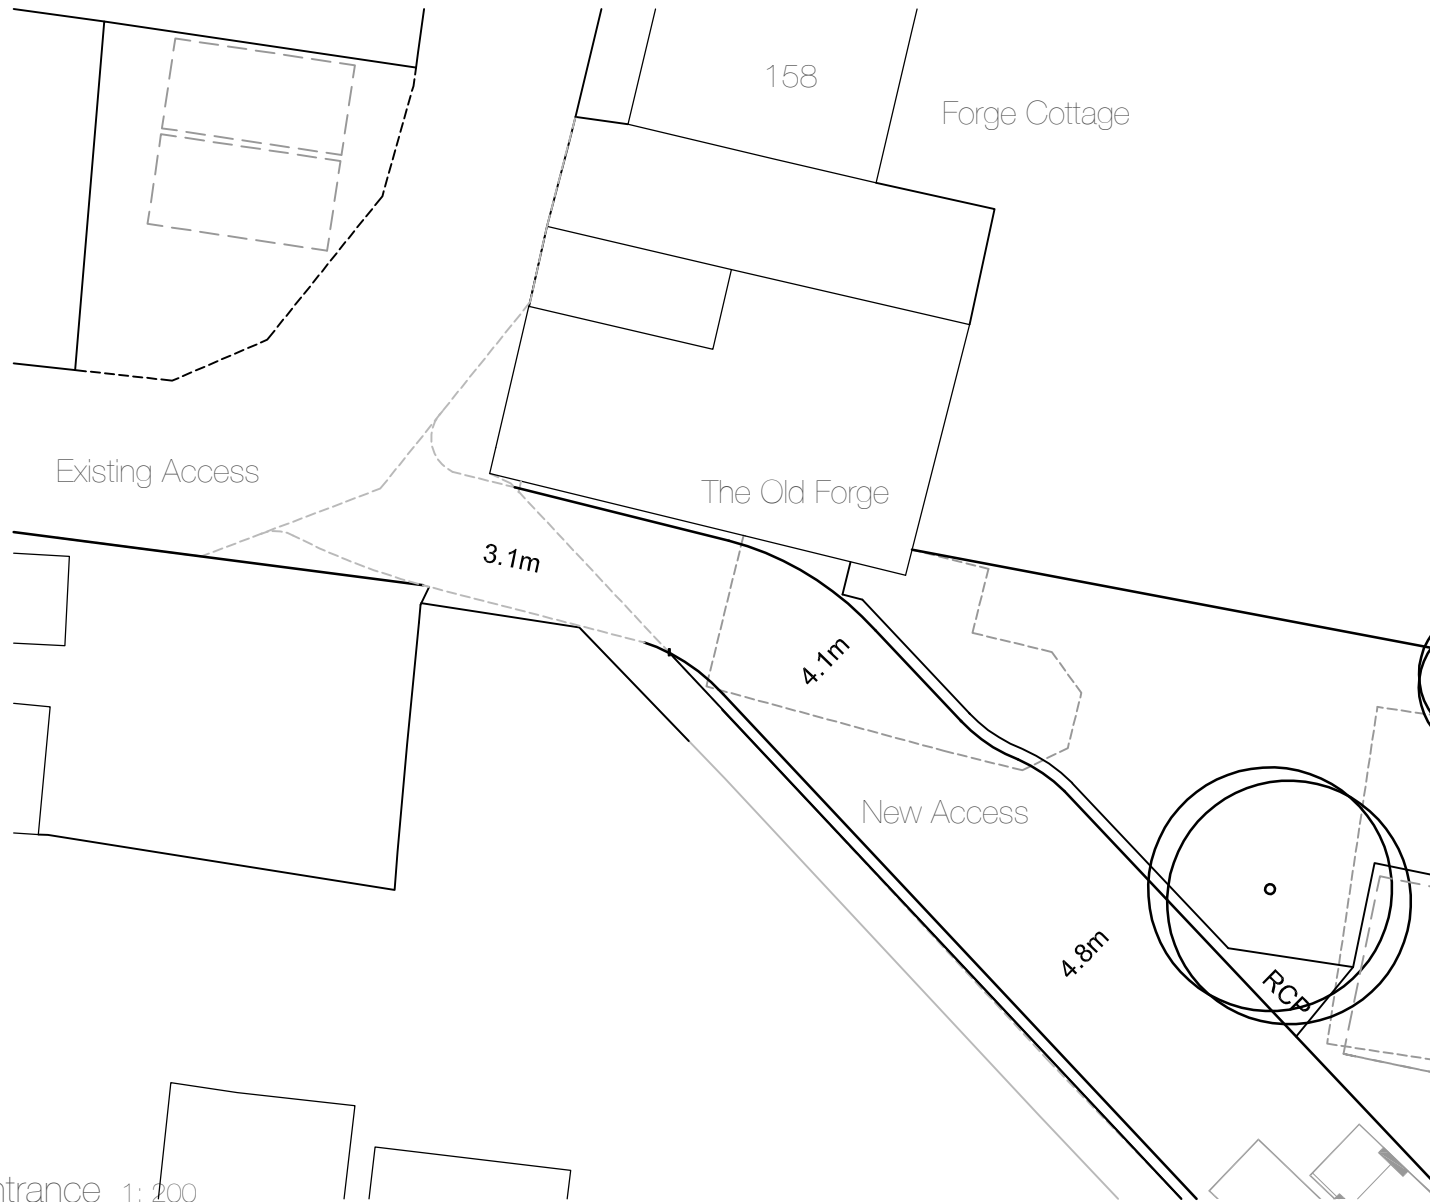

# THE OLD FORGE. GARLINGE, KENT

Site Entrance 1:200

Proposed Development At  
The Old Forge  
Garlinge, Kent

Site Entrance

1:200 @ A4 Aug 2018  
drg.G-04