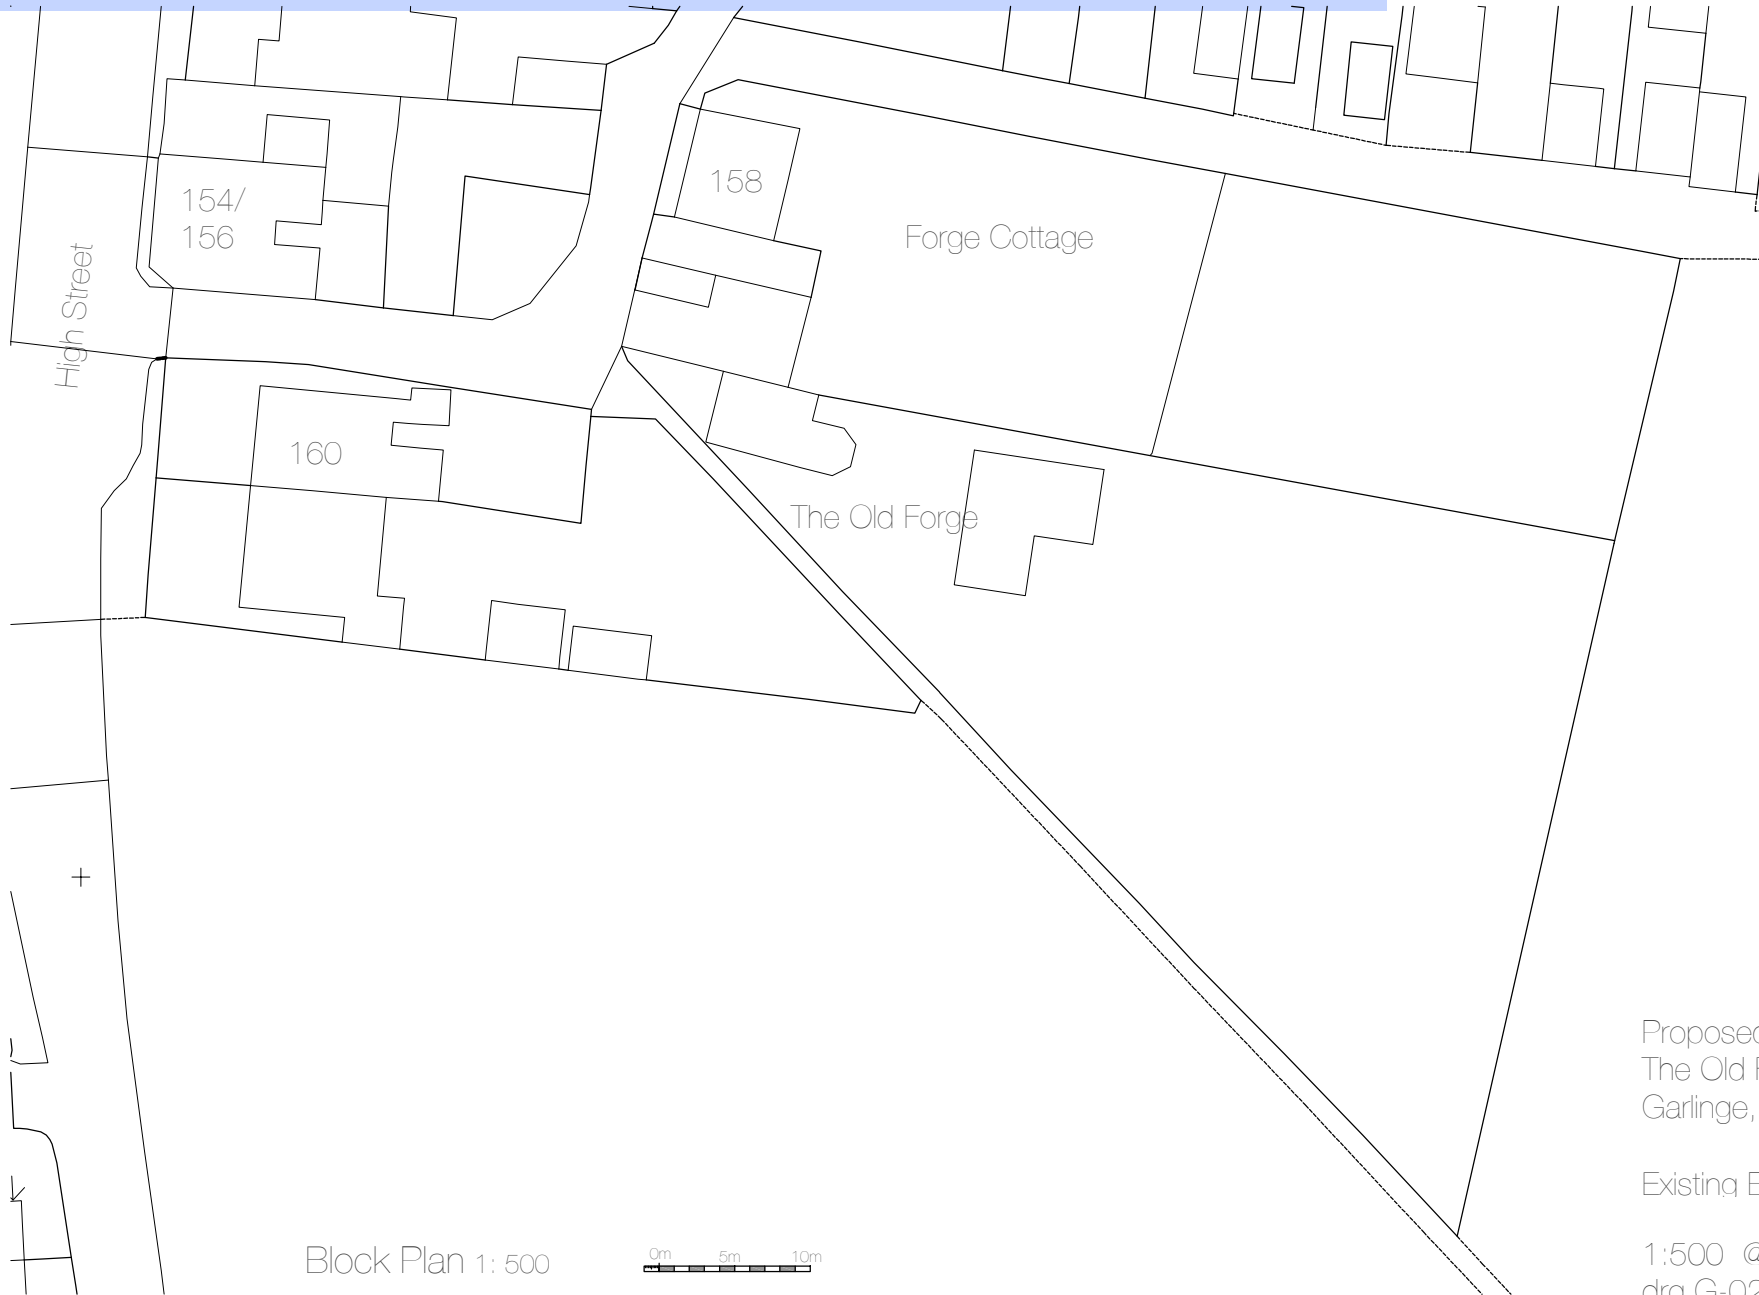

# THE OLD FORGE, GARLINGE, KENT

Block Plan 1: 500

Proposed Development At  
The Old Forge  
Garlinge, Kent

Existing Block Plan

1:500 @ A4 Aug 2018  
drg.G-02