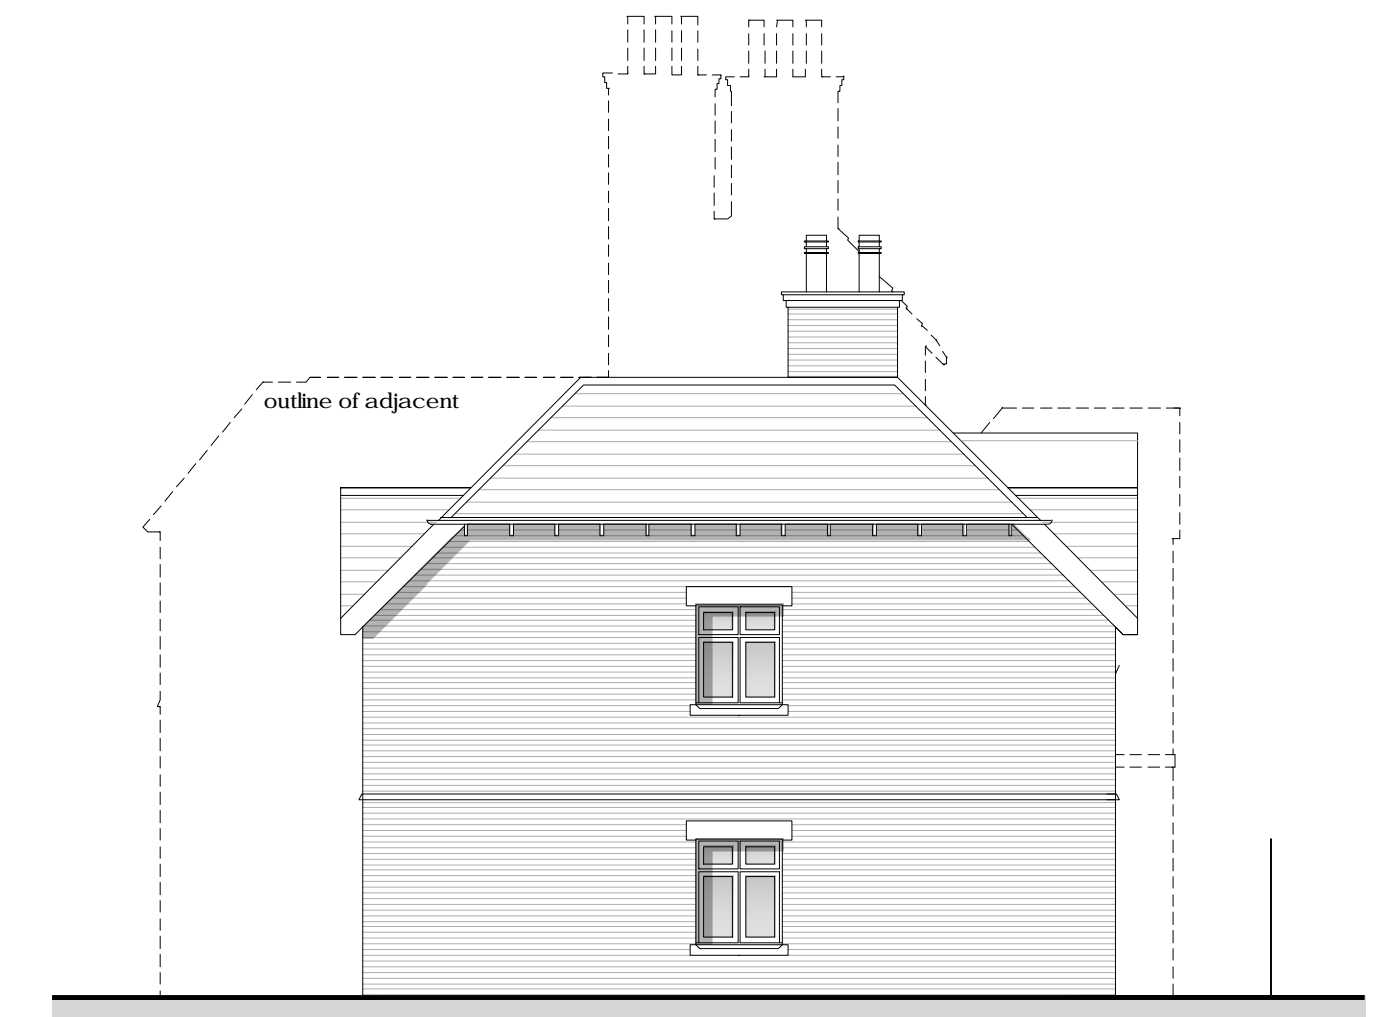

Proposed East Elevation