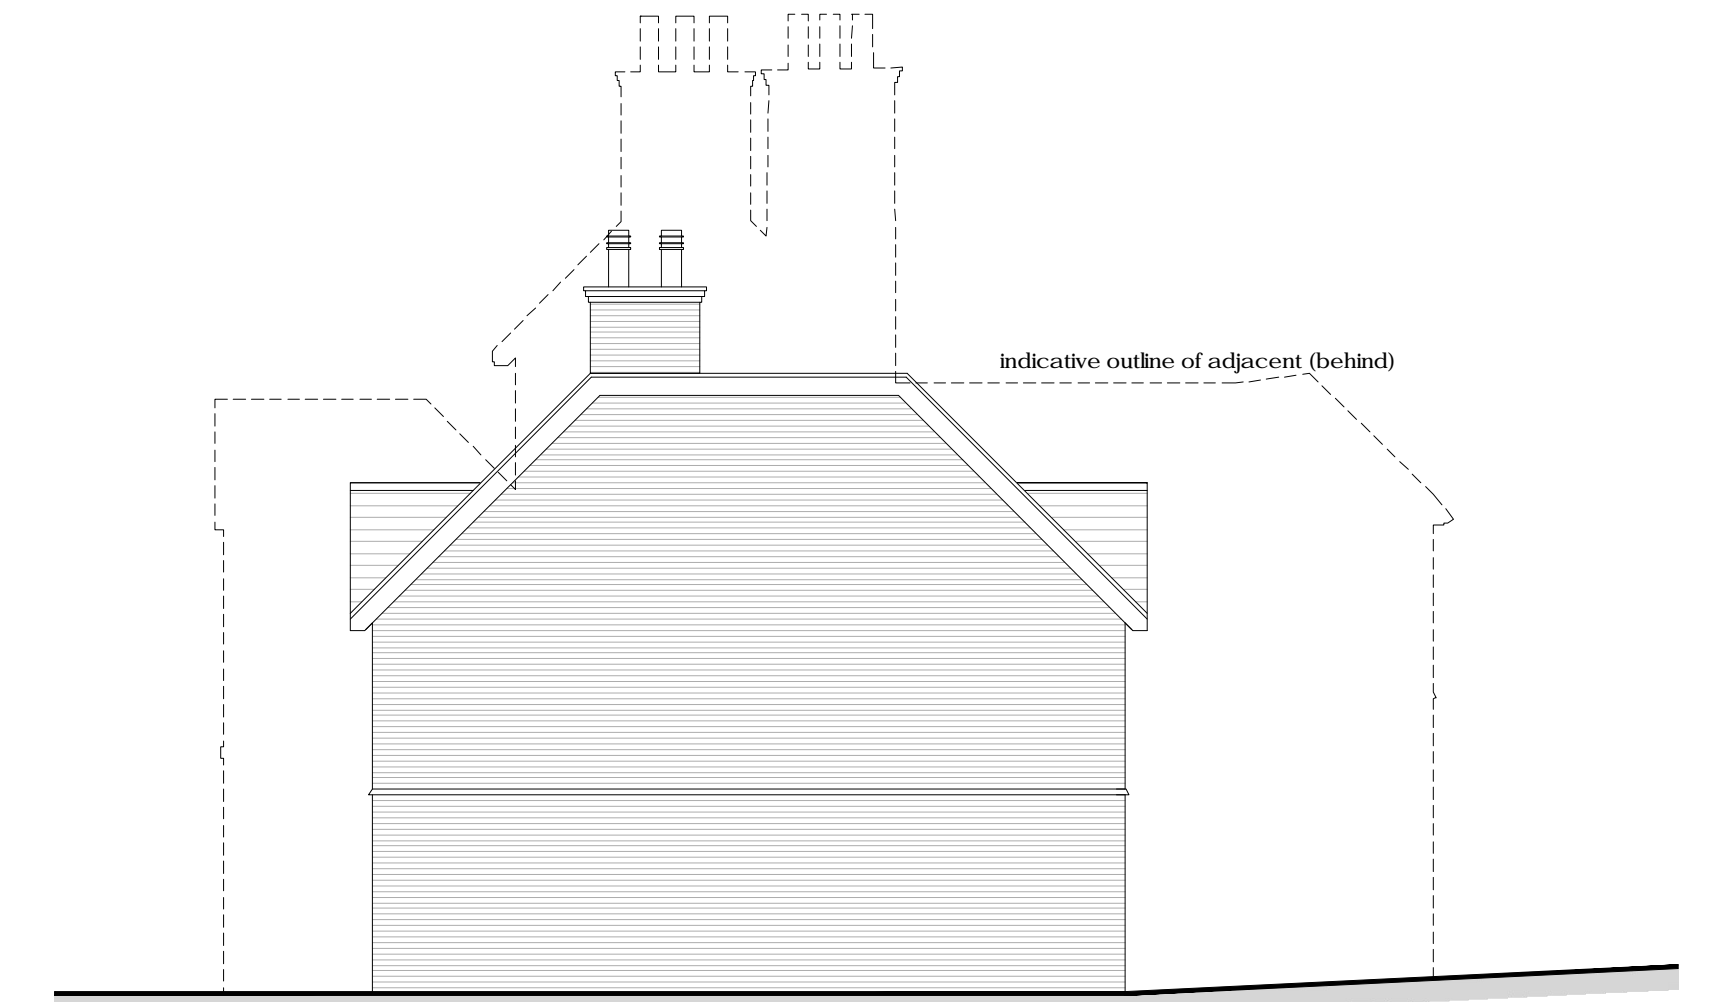

Proposed West Elevation

REV	DESCRIPTION	DATE	BY	CHKD
A	Reduced to two new-build units	May'17	ARJ	

GIARTI
Amphenol Business Complex
Thanet Way
Whitstable
Kent CT5 3JF

client details
Sunningdale House Developments

project details
**Former Springfield Nursing Home, Hengist Rd
Westgate-on-Sea**

drawing title
Proposed New-build Elevations

date scale drawn by checked by
July'16 1:100@A1 ARJ

project no.	drawing no.	revision
1356	008	A