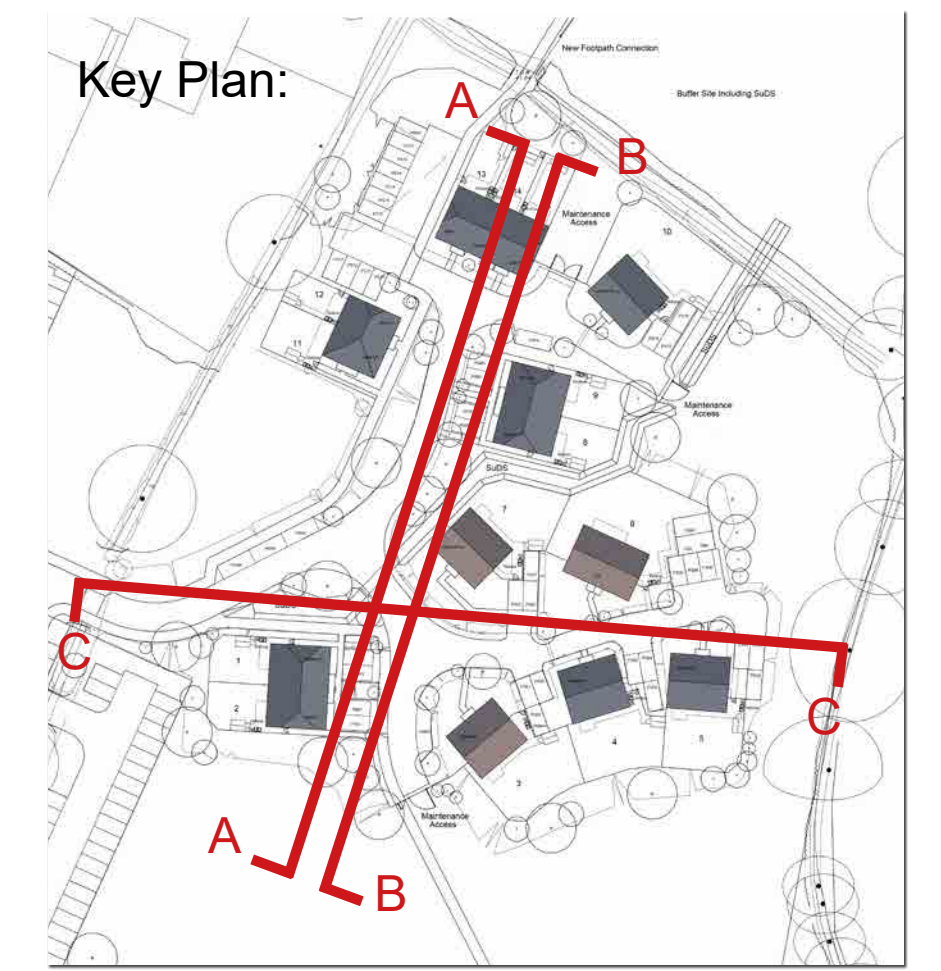

Street Elevation A-A - View looking west through the site

Street Elevation B-B - View looking east through the site

Street Elevation C-C - View looking south through the site

	<p>revisions</p>	<p>Office 1a The Old Dairy, Highway Court Farm, Bridge, Gareway, CT16 3DF</p>	<p>project title Medical Centre & Enabling Housing Ashford Road Kingsnorth Ashford Kent TN23 3BJ</p>	<p>drawing title Street Elevations AA, BB & CC</p> <p>scale 1:200@A1</p> <p>date December 2025</p> <p>drawing number 25_71_23</p> <p>revision B</p>
--	------------------	---	--	---