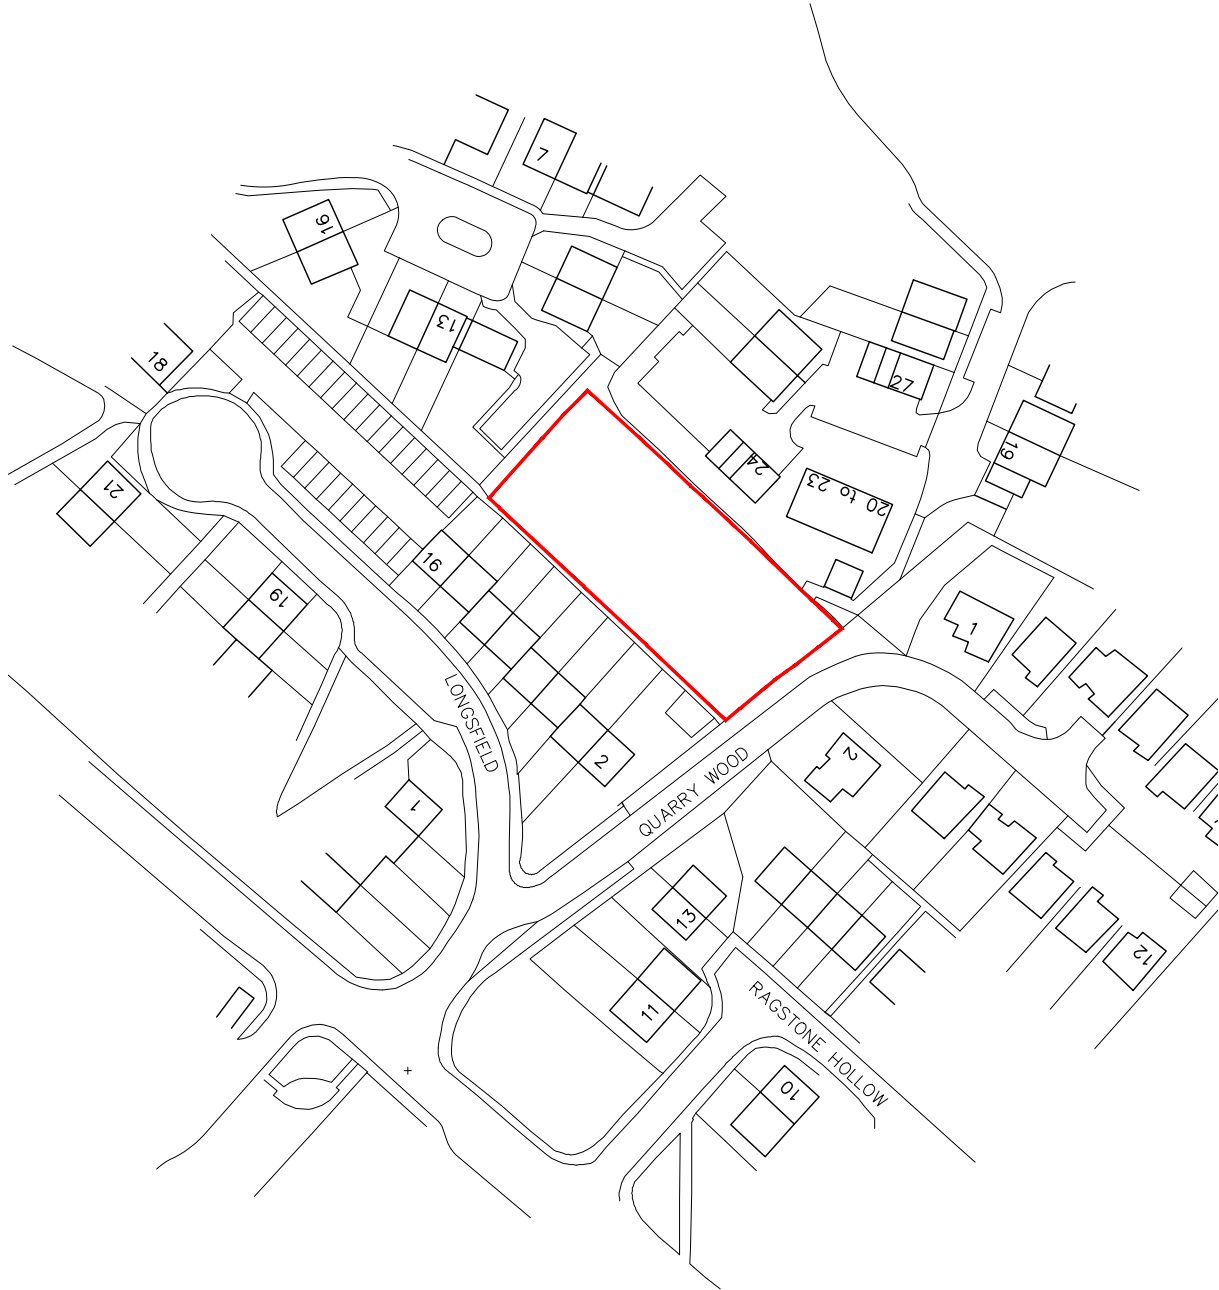

PLANNING

Client **L Fuller**

Scale 1:1250 @ a4 Date 21/08/20 Job No 20.127.01 Rev D

Project Residential Development
Land off
Quarry Woods
Aldington, Kent

Title Site Location Plan

Evegate Park Barn, Evegate, Smeeth, Ashford, Kent. TN25 6SX Company No. 09363947
T: 01303 814455 E: projects@rdaarchitects.co.uk W: www.rdaarchitects.co.uk
© RDA Consulting Architects (Kent) Ltd.