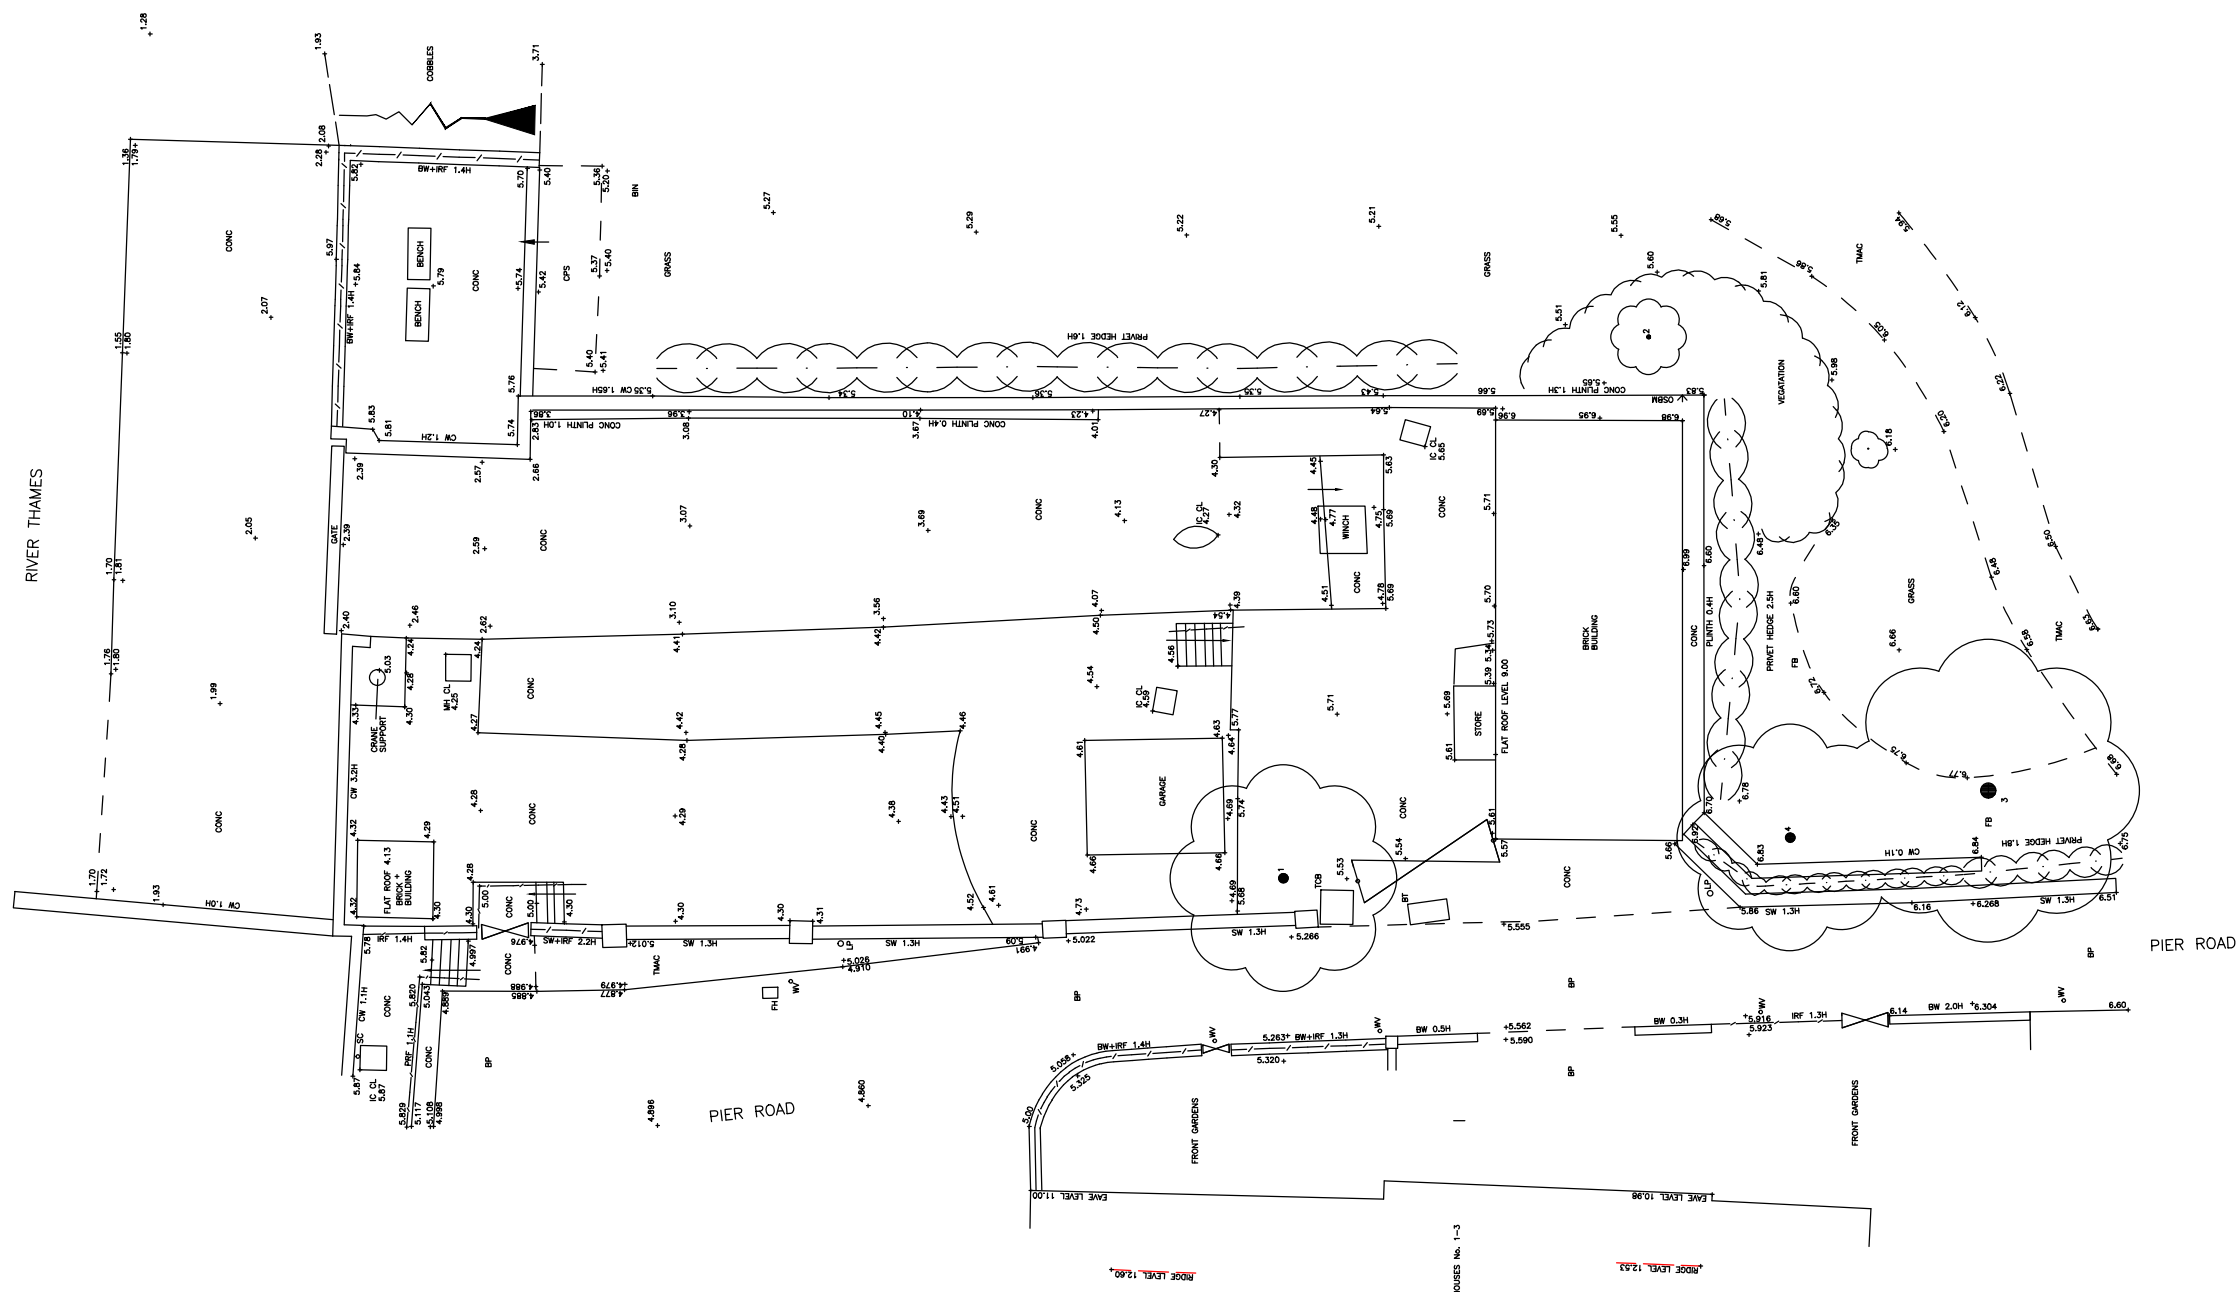

PROPOSED SINGLE DWELLING ON THE OLD BOATYARD, GREENHITHE, KENT

CROSLAND

12 OUTLOOK
PRESTON ROAD
WEYMOUTH
DORSET DT3 6PX

Telephone:
Weymouth (01305) 836456
Mobile 07774 467 117
Email: davidcrosland@fastmail.fm

Date: APRIL 2012
Drawing No: NS SURVEY
Scale: 1/200
Revision:

DAVID CROSLAND BA Arch

SURVEY DRAWING