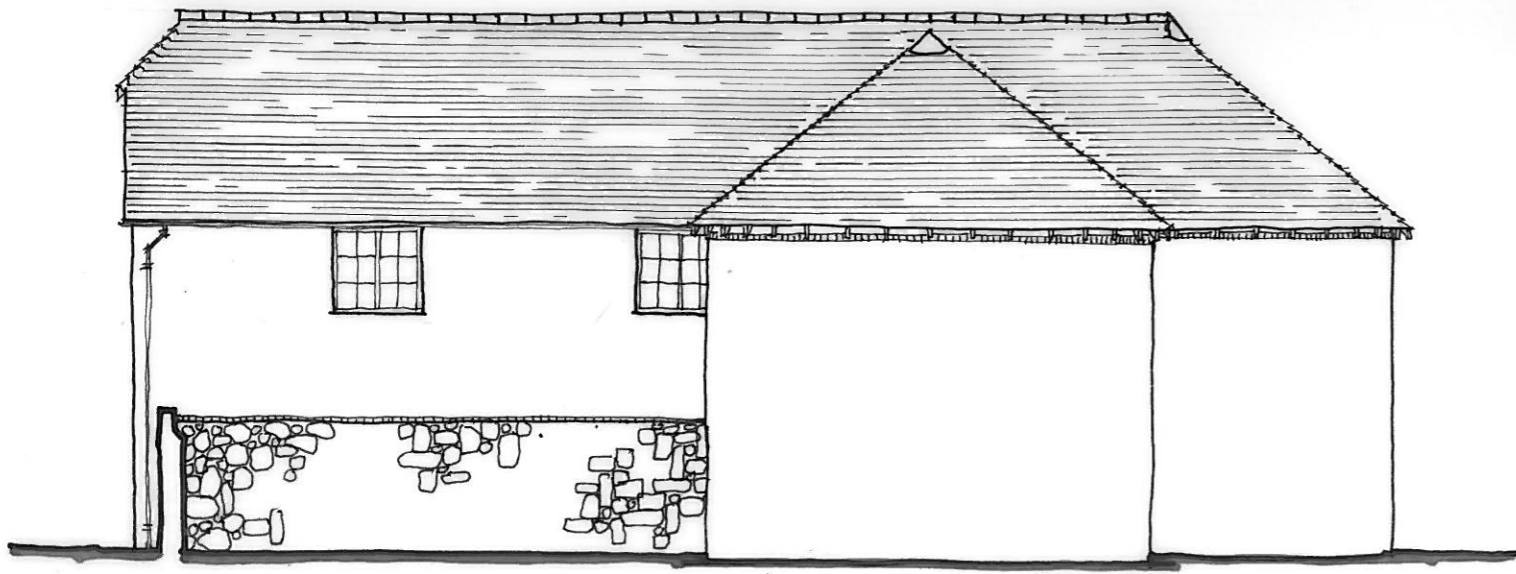

EXISTING

North Elevation

East Elevation

West Elevation

South Elevation

client	K E MONK & SON		
project	OAST CONVERSION		
title	EXISTING ELEVATIONS		
drwg	rev	scale	date
DHA/7973/05		1:00@A3	DEC 2013

Eclipse House, Eclipse Park, Sittingbourne Road
Maidstone, Kent. ME14 3EN
t: 01622 776226 f: 01622 776227
e: info@dhaplanning.co.uk w: www.dhaplanning.co.uk