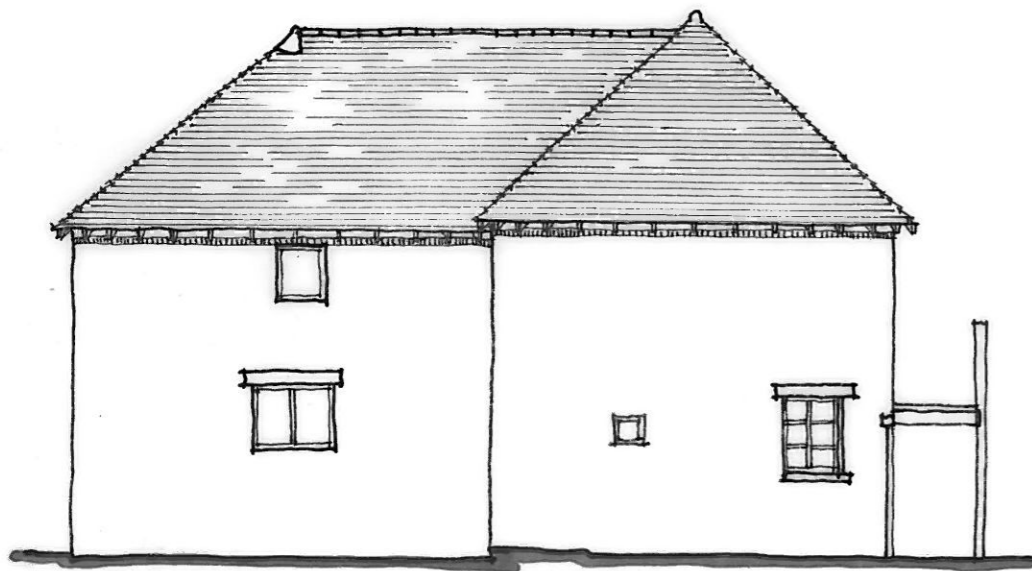

EXISTING

North Elevation

East Elevation

West Elevation

South Elevation

client	K E MONK & SON		
project	OAST CONVERSION		
title	EXISTING ELEVATIONS		
drwg	rev	scale	date
DHA/7973/05		1:00@A3	DEC 2013

Eclipse House, Eclipse Park, Sittingbourne Road
Maidstone, Kent. ME14 3EN
t: 01622 776226 f: 01622 776227
e: info@dhaplanning.co.uk w: www.dhaplanning.co.uk