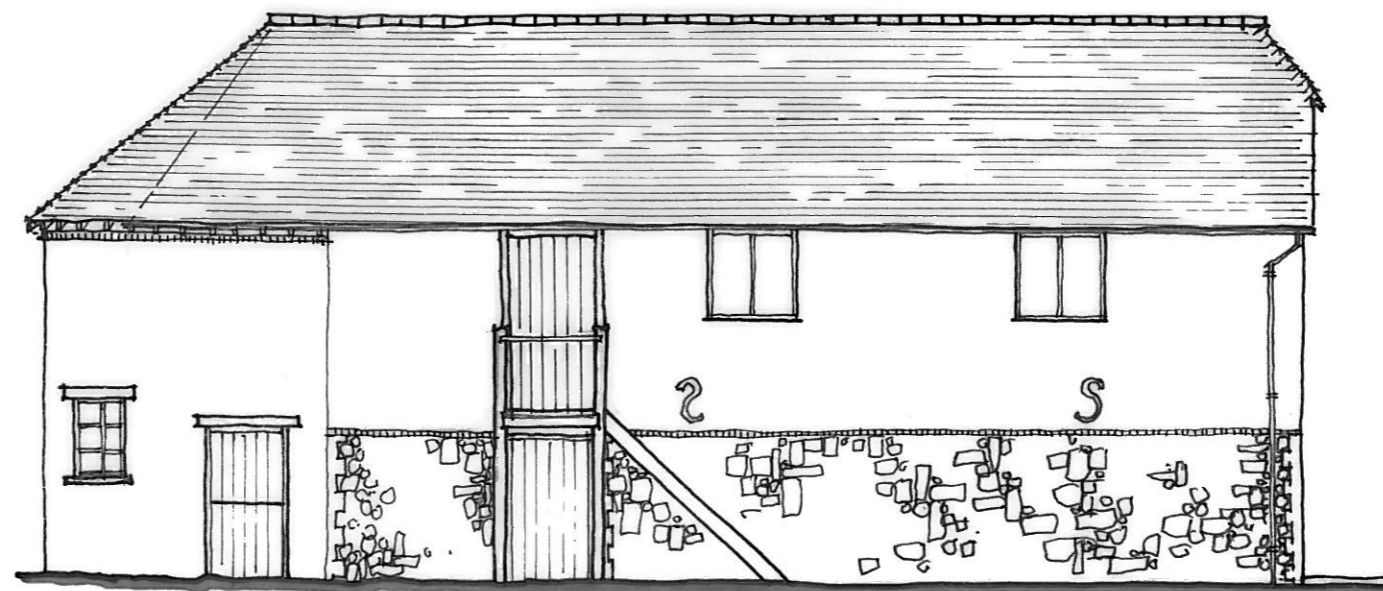

EXISTING

North Elevation

East Elevation

West Elevation

South Elevation

client	K E MONK & SON		
project	OAST CONVERSION		
title	EXISTING ELEVATIONS		
drwg	rev	scale	date
DHA/7973/05		1:00@A3	DEC 2013

Eclipse House, Eclipse Park, Sittingbourne Road
Maidstone, Kent. ME14 3EN
t: 01622 776226 f: 01622 776227
e: info@dhaplanning.co.uk w: www.dhaplanning.co.uk