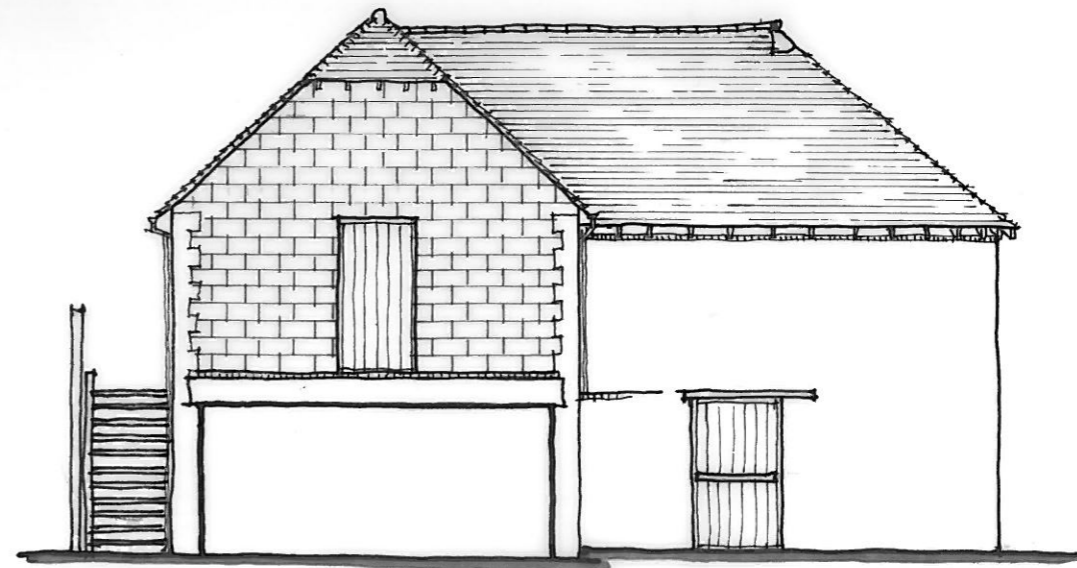

EXISTING

North Elevation

East Elevation

West Elevation

South Elevation

client	K E MONK & SON		
project	OAST CONVERSION		
title	EXISTING ELEVATIONS		
drwg	rev	scale	date
DHA/7973/05		1:00@A3	DEC 2013

Eclipse House, Eclipse Park, Sittingbourne Road
Maidstone, Kent. ME14 3EN
t: 01622 776226 f: 01622 776227
e: info@dhaplanning.co.uk w: www.dhaplanning.co.uk